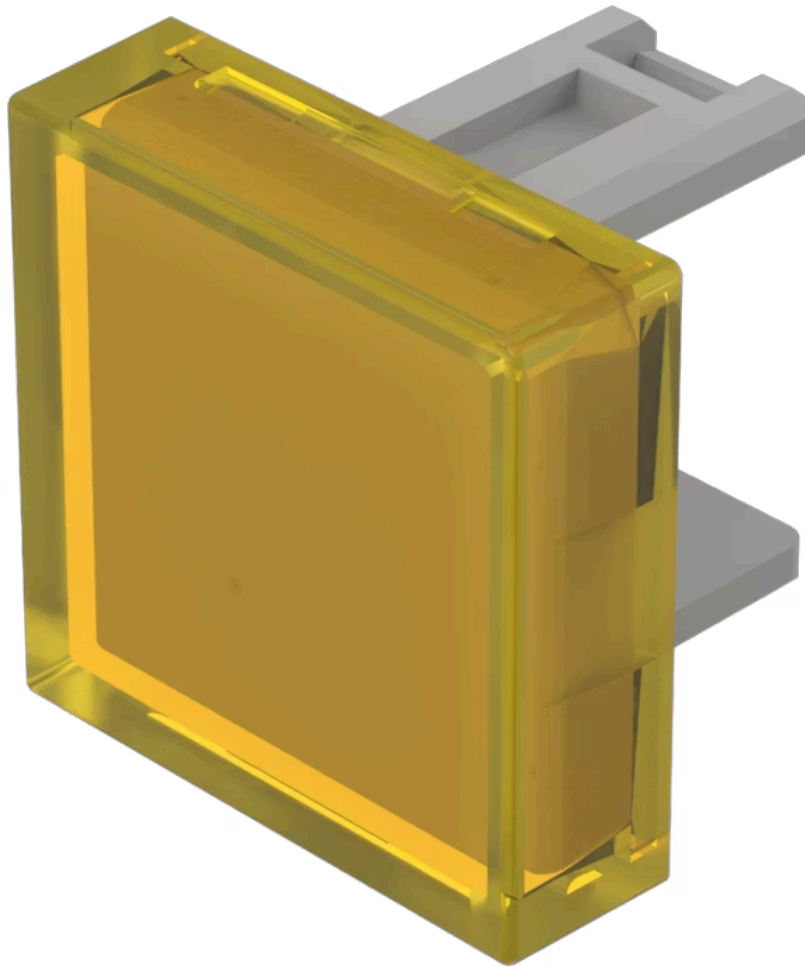

# Lens

31-  
951.4

Distribution by  
DigiKey

**DigiKey**

<https://digikey.eao.com/component/31-951.4/en...>

Your product:

---

## 31-951.4 Lens

*Loading ...*

### OPERATING-/INDICATION PART

**Lens colour:** Yellow

**Lens material:** Plastic

**Lens illumination:** Illuminated

**Lens shape:** Flush

**Lens optics:** translucent

### OTHER

**Short Description:** Lens, 15.3 mm x 15.3 mm, Illuminated, Yellow, Flush, Plastic

**Dimension:** 15.3 mm x 15.3 mm

**Product attributes:**

Not recommended for film insert