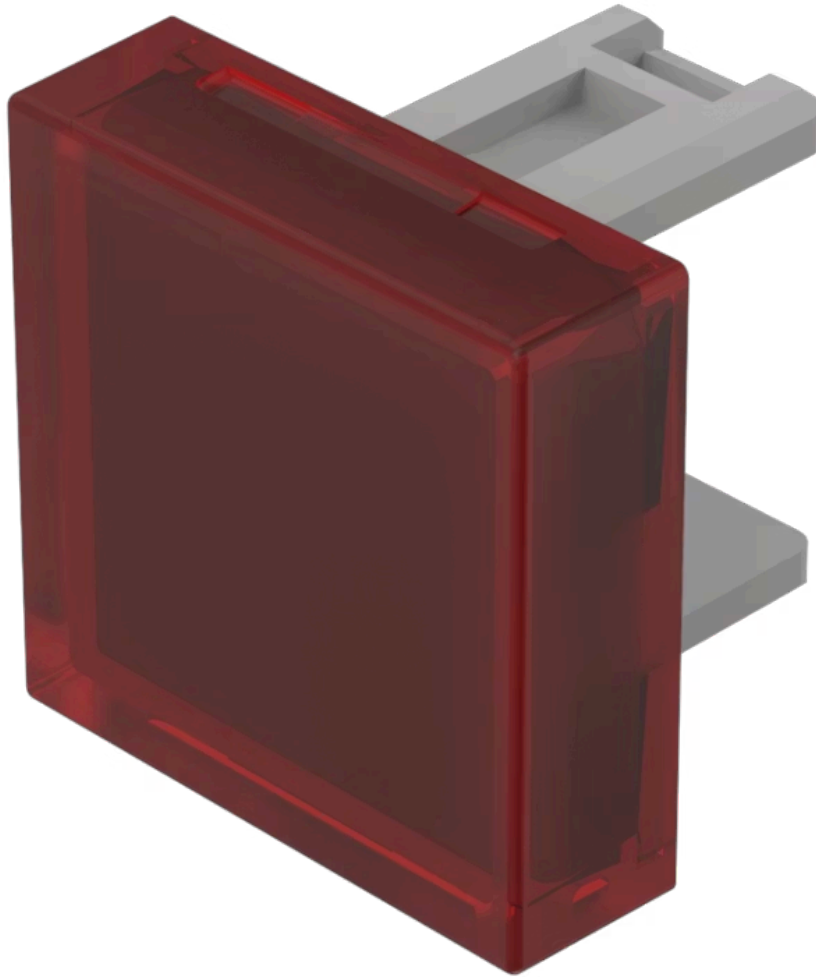

Lens

31-
951.2

Distribution by
DigiKey

DigiKey

<https://digikey.eao.com/component/31-951.2/en...>

Your product:

31-951.2 Lens

Loading ...

PRODUCT RANGE

Product Status: Not Recommended for new design

FRONT

Front form: Square

OPERATING-/INDICATION PART

Lens colour: Red

Lens material: Plastic

Lens illumination: Illuminated

Lens shape: Flush

Lens optics: translucent

MECHANICAL CHARACTERISTICS

Weight: 0.001 kg

CERTIFICATE

REACH: REACH compliant

RoHS: RoHS compliant

OTHER

Short Description: Lens, 15.3 mm x 15.3 mm, Illuminated, Red, Flush, Plastic

Dimension: 15.3 mm x 15.3 mm

Product attributes:

Not recommended for film insert