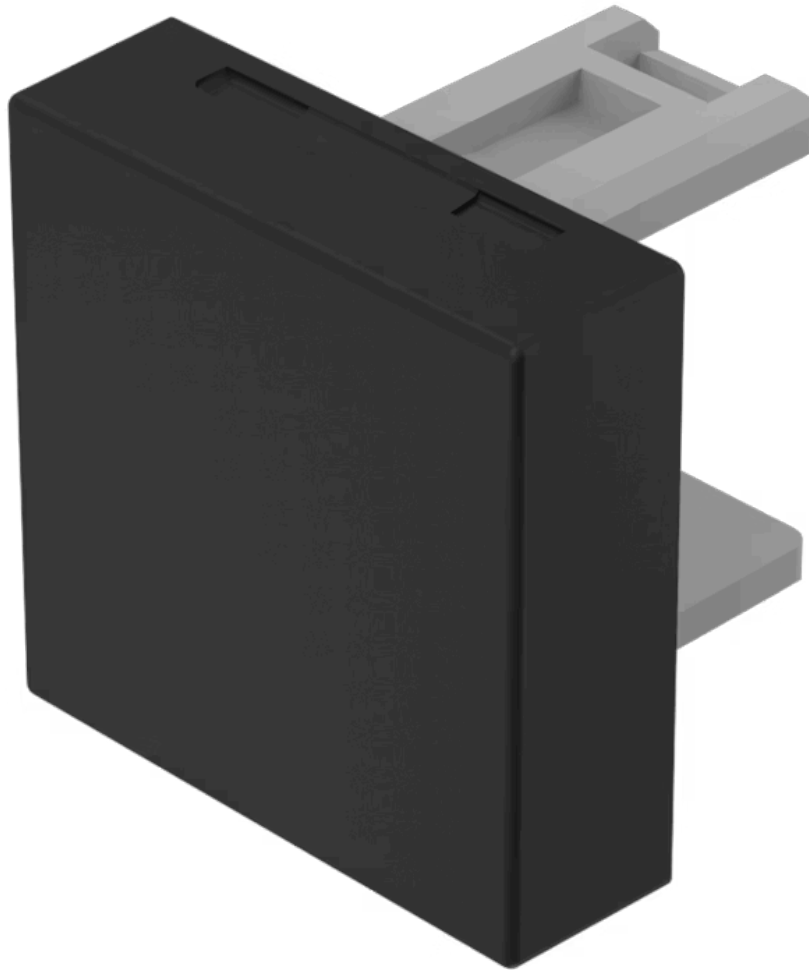

Lens

31-
951.0

Distribution by
DigiKey

DigiKey

<https://digikey.eao.com/component/31-951.0/en...>

Your product:

31-951.0 Lens

Loading ...

PRODUCT RANGE

Product Status: Not Recommended for new design

FRONT

Front form: Square

OPERATING-/INDICATION PART

Lens colour: Black

Lens material: Plastic

Lens illumination: Non illuminated

Lens shape: Flush

Lens optics: opaque

MECHANICAL CHARACTERISTICS

Weight: 0.001 kg

CERTIFICATE

REACH: REACH compliant

RoHS: RoHS compliant

OTHER

Short Description:

Lens, 15.3 mm x 15.3 mm, Non illuminated, Black, Flush, Plastic

Dimension:

15.3 mm x 15.3 mm