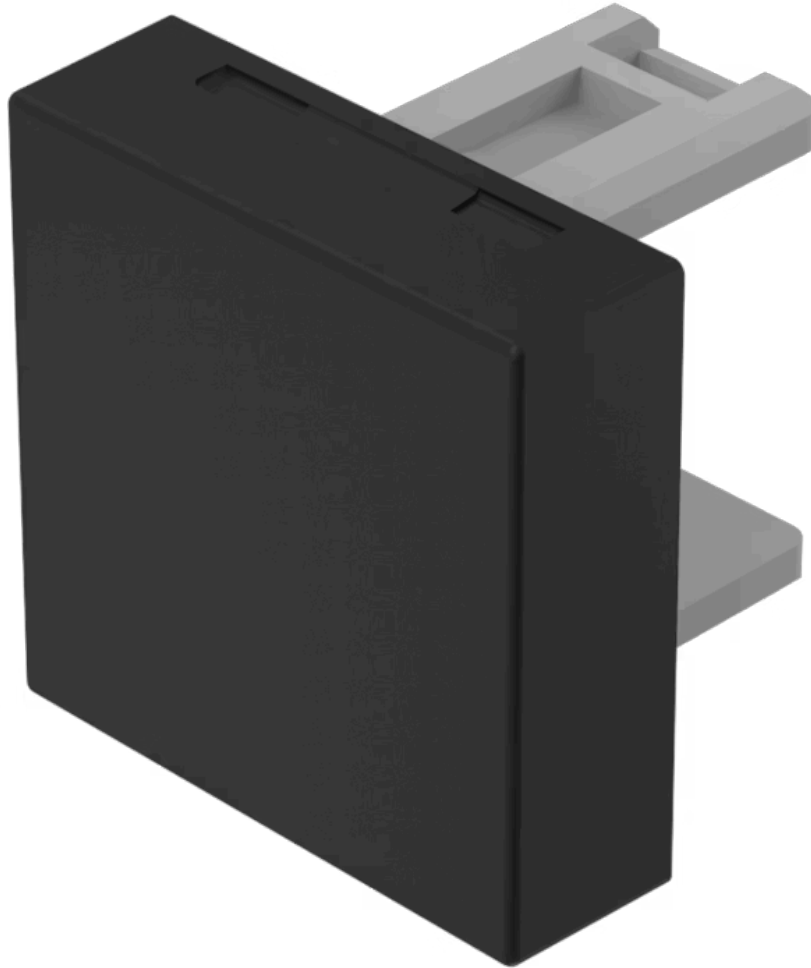

# Lens

31-  
951.0

Distribution by  
DigiKey

**DigiKey**

<https://digikey.eao.com/component/31-951.0/en...>

Your product:

---

### OPERATING-/INDICATION PART

**Lens colour:** Black

**Lens material:** Plastic

**Lens illumination:** Non illuminated

**Lens shape:** Flush

**Lens optics:** opaque

### OTHER

**Short Description:**

Lens, 15.3 mm x 15.3 mm, Non illuminated, Black, Flush, Plastic

**Dimension:**

15.3 mm x 15.3 mm