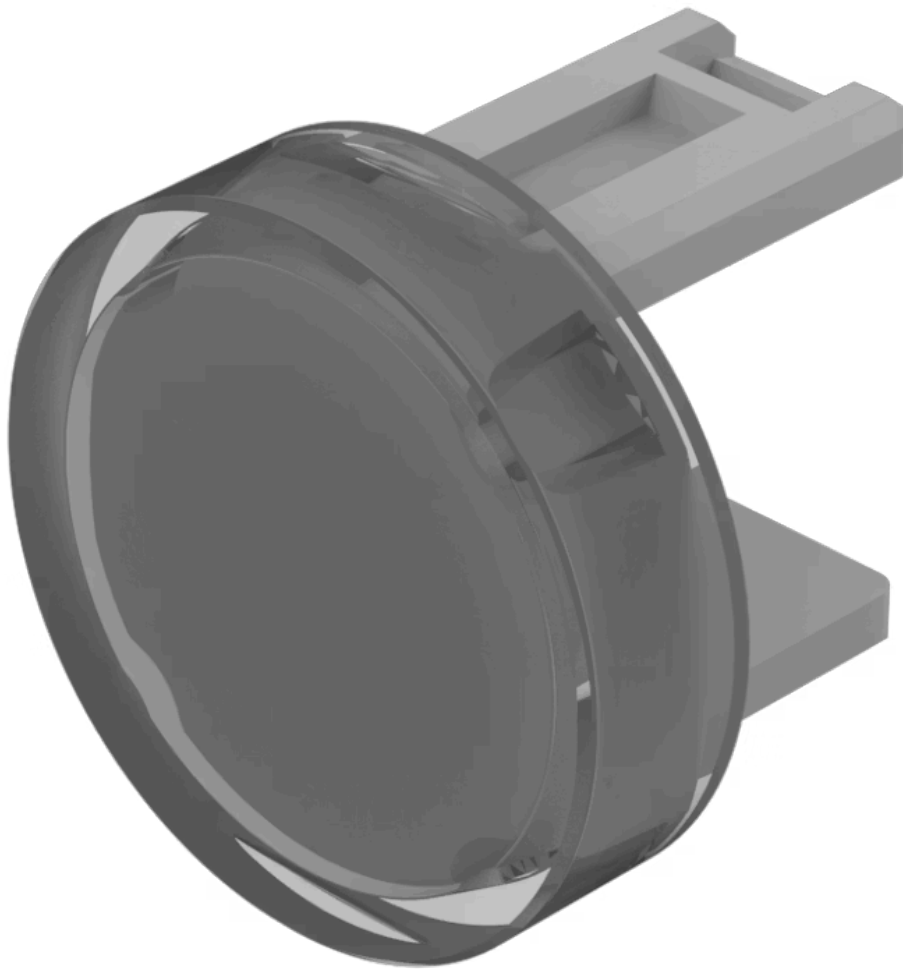

# Lens

31-  
935.7

Distribution by  
DigiKey

**DigiKey**

<https://digikey.eao.com/component/31-935.7/en...>

Your product:

---

### FRONT

**Front form:** Round

### OPERATING-/INDICATION PART

**Lens colour:** Colourless

**Lens material:** Plastic

**Lens illumination:** Illuminated

**Lens shape:** Flush

**Lens optics:** transparent

### OTHER

**Short Description:** Lens, Ø 15.8 mm, Illuminated, Colourless, Flush, Plastic

**Dimension:** Ø 15.8 mm

**Product attributes:**

Not recommended for film insert