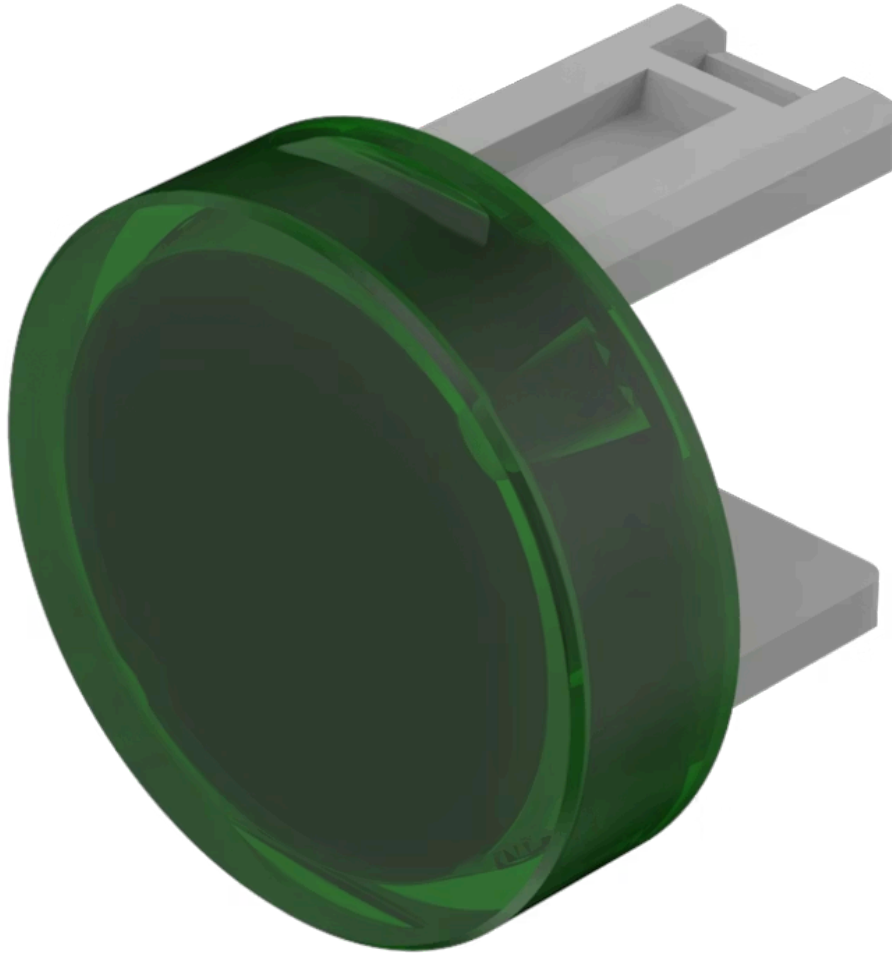

Lens

31-
935.5

Distribution by
DigiKey

DigiKey

<https://digikey.eao.com/component/31-935.5/en...>

Your product:

31-935.5 Lens

Loading ...

PRODUCT RANGE

Product Status: Not Recommended for new design

FRONT

Front form: Round

OPERATING-/INDICATION PART

Lens colour: Green

Lens material: Plastic

Lens illumination: Illuminated

Lens shape: Flush

Lens optics: transparent

MECHANICAL CHARACTERISTICS

Weight: 0.001 kg

CERTIFICATE

REACH: REACH compliant

RoHS: RoHS compliant

OTHER

Short Description: Lens, Ø 15.8 mm, Illuminated, Green, Flush, Plastic

Dimension: Ø 15.8 mm

Product attributes:

Not recommended for film insert