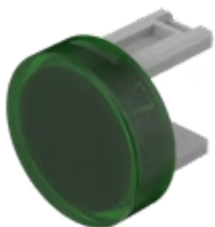

Lens

31-
935.5

Distribution by
DigiKey

DigiKey

<https://digikey.eao.com/component/31-935.5/en...>

Your product:

31-935.5 Lens

Loading ...

PRODUCT RANGE

Product Status: Not Recommended for new design

FRONT

Front form: Round

OPERATING-/INDICATION PART

Lens colour: Green

Lens material: Plastic

Lens illumination: Illuminated

Lens shape: Flush

Lens optics: transparent

MECHANICAL CHARACTERISTICS

Weight: 0.001 kg

CERTIFICATE

REACH: REACH compliant

RoHS: RoHS compliant

OTHER

Short Description: Lens, Ø 15.8 mm, Illuminated, Green, Flush, Plastic

Dimension: Ø 15.8 mm

Product attributes:

Not recommended for film insert