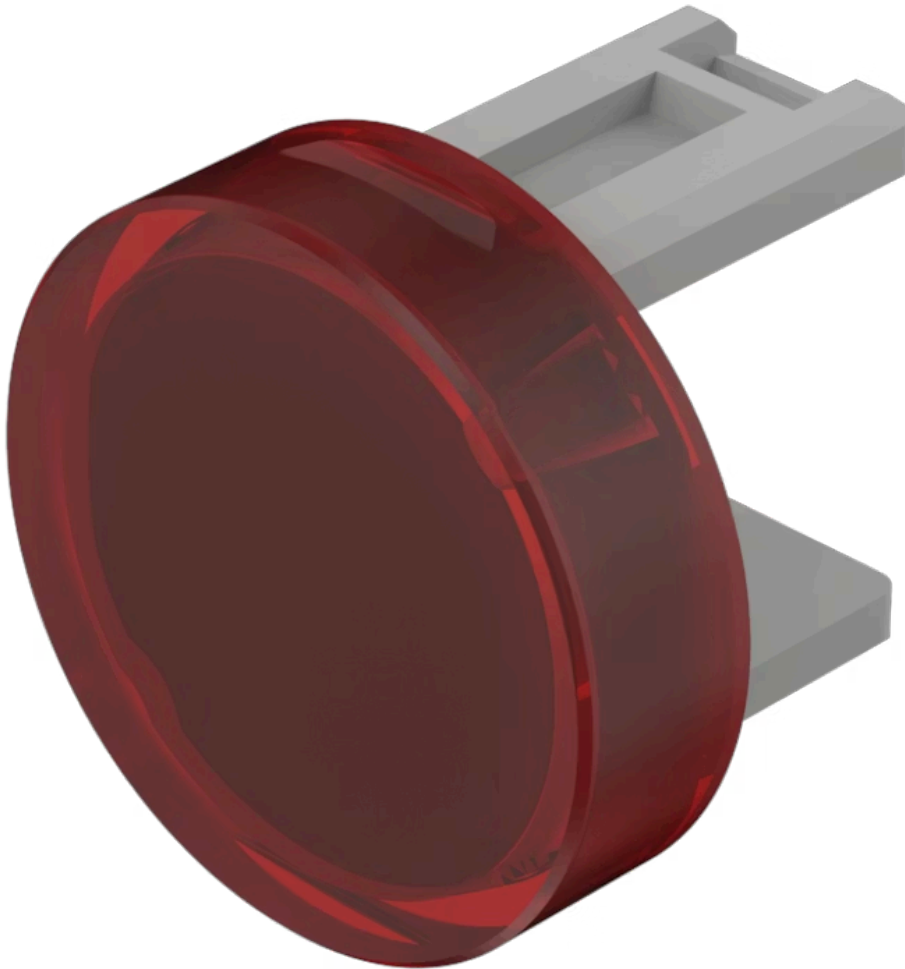

# Lens

31-  
935.2

Distribution by  
DigiKey

**DigiKey**

<https://digikey.eao.com/component/31-935.2/en...>

Your product:

---

## 31-935.2 Lens

*Loading ...*

### OPERATING-/INDICATION PART

**Lens colour:** Red

**Lens material:** Plastic

**Lens illumination:** Illuminated

**Lens shape:** Flush

**Lens optics:** transparent

### OTHER

**Short Description:** Lens, Ø 15.8 mm, Illuminated, Red, Flush, Plastic

**Dimension:** Ø 15.8 mm

**Product attributes:**

Not recommended for film insert