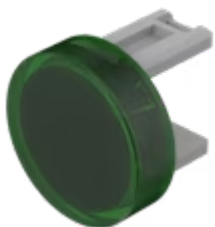

Lens

31-
933.5

Distribution by
DigiKey

DigiKey

<https://digikey.eao.com/component/31-933.5/en...>

Your product:

31-933.5 Lens

Loading ...

PRODUCT RANGE

Product Status: Not Recommended for new design

FRONT

Front form: Round

OPERATING-/INDICATION PART

Lens colour: Green

Lens material: Plastic

Lens illumination: Illuminated

Lens shape: Flush

Lens optics: transparent

MECHANICAL CHARACTERISTICS

Weight: 0.001 kg

CERTIFICATE

REACH: REACH compliant

RoHS: RoHS compliant

OTHER

Short Description:

Lens, Ø 15.8 mm, Illuminated, Green, Flush, Plastic

Dimension:

Ø 15.8 mm