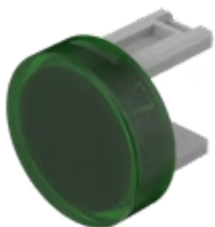

Lens

31-
933.5

Distribution by
DigiKey

DigiKey

<https://digikey.eao.com/component/31-933.5/en...>

Your product:

31-933.5 Lens

Loading ...

PRODUCT RANGE

Product Status: Not Recommended for new design

FRONT

Front form: Round

OPERATING-/INDICATION PART

Lens colour: Green

Lens material: Plastic

Lens illumination: Illuminated

Lens shape: Flush

Lens optics: transparent

MECHANICAL CHARACTERISTICS

Weight: 0.001 kg

CERTIFICATE

REACH: REACH compliant

RoHS: RoHS compliant

OTHER

Short Description:

Lens, Ø 15.8 mm, Illuminated, Green, Flush, Plastic

Dimension:

Ø 15.8 mm