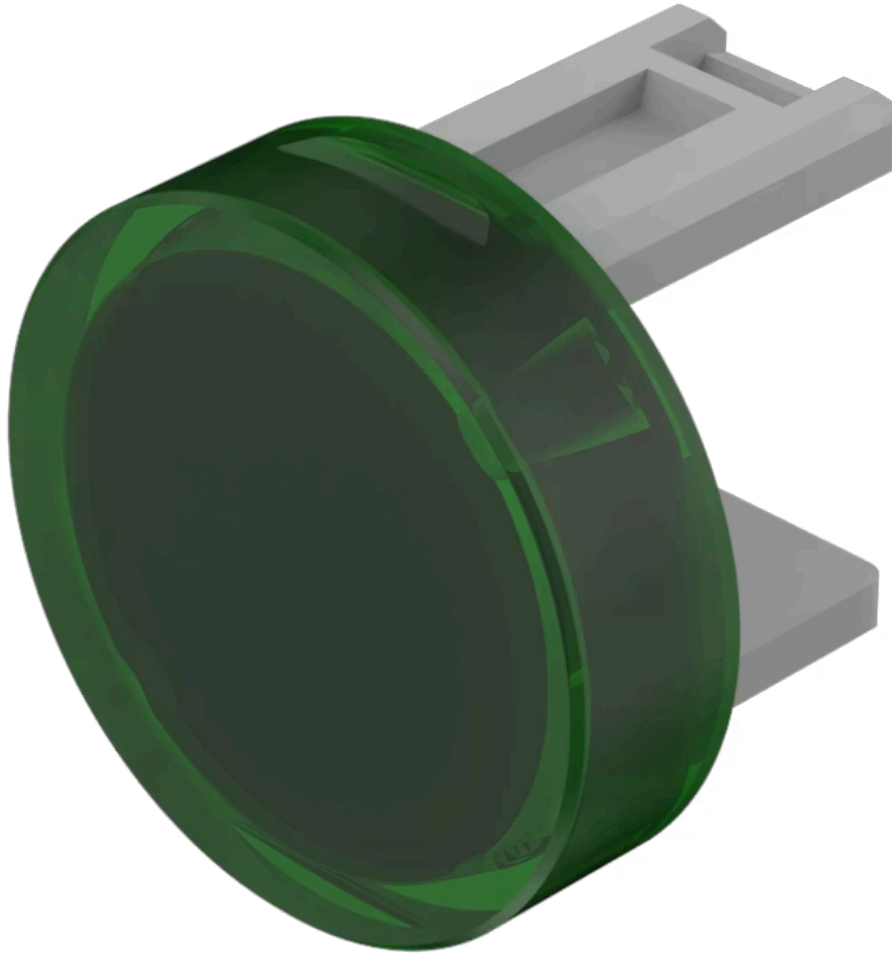

Lens

31-
933.5

Distribution by
DigiKey

DigiKey

<https://digikey.eao.com/component/31-933.5/en...>

Your product:

31-933.5 Lens

Loading ...

PRODUCT RANGE

Product Status: Not Recommended for new design

FRONT

Front form: Round

OPERATING-/INDICATION PART

Lens colour: Green

Lens material: Plastic

Lens illumination: Illuminated

Lens shape: Flush

Lens optics: transparent

MECHANICAL CHARACTERISTICS

Weight: 0.001 kg

CERTIFICATE

REACH: REACH compliant

RoHS: RoHS compliant

OTHER

Short Description:

Lens, Ø 15.8 mm, Illuminated, Green, Flush, Plastic

Dimension:

Ø 15.8 mm