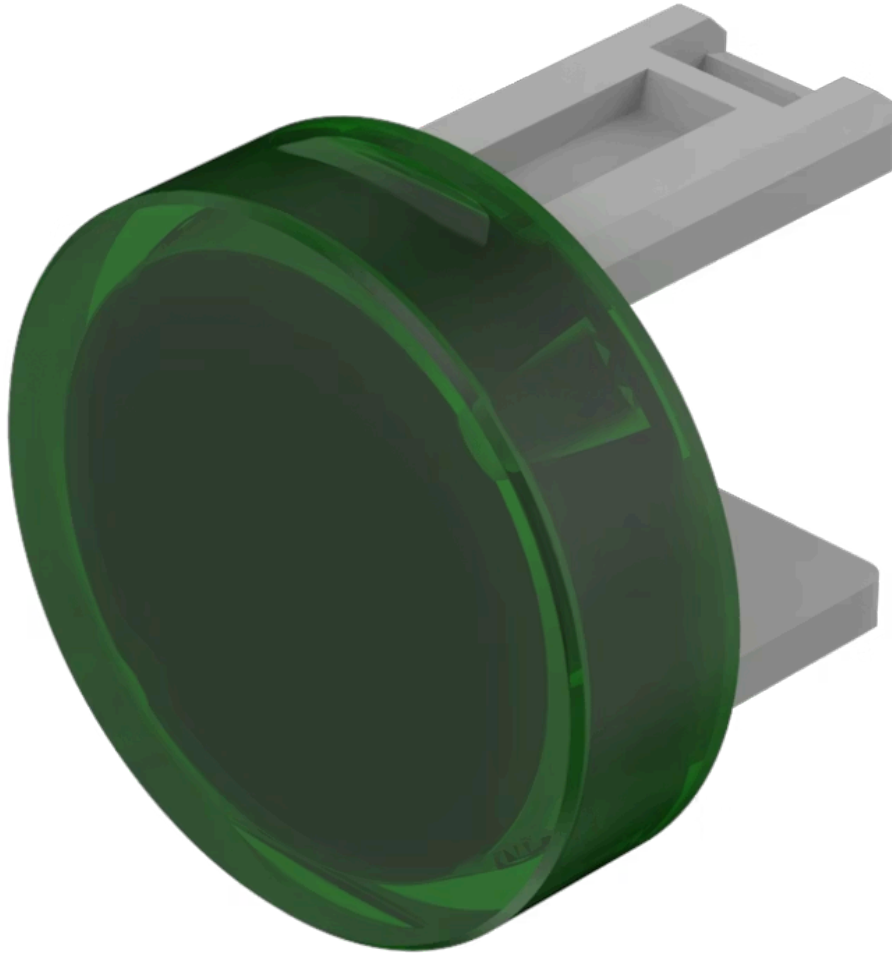

Lens

31-
933.5

Distribution by
DigiKey

DigiKey

<https://digikey.eao.com/component/31-933.5/en...>

Your product:

31-933.5 Lens

Loading ...

PRODUCT RANGE

Product Status: Not Recommended for new design

FRONT

Front form: Round

OPERATING-/INDICATION PART

Lens colour: Green

Lens material: Plastic

Lens illumination: Illuminated

Lens shape: Flush

Lens optics: transparent

MECHANICAL CHARACTERISTICS

Weight: 0.001 kg

CERTIFICATE

REACH: REACH compliant

RoHS: RoHS compliant

OTHER

Short Description:

Lens, Ø 15.8 mm, Illuminated, Green, Flush, Plastic

Dimension:

Ø 15.8 mm