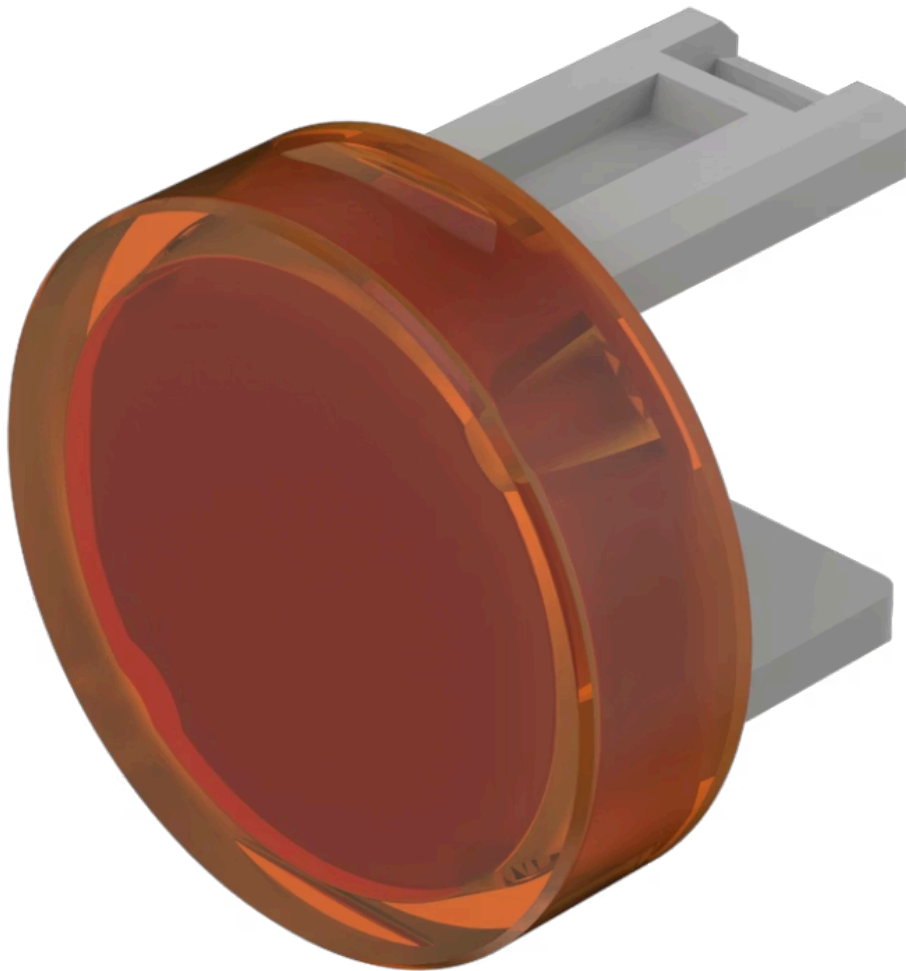

Lens

31-
933.3

Distribution by
DigiKey

DigiKey

<https://digikey.eao.com/component/31-933.3/en...>

Your product:

31-933.3 Lens

Loading ...

PRODUCT RANGE

Product Status: Not Recommended for new design

FRONT

Front form: Round

OPERATING-/INDICATION PART

Lens colour: Orange

Lens material: Plastic

Lens illumination: Illuminated

Lens shape: Flush

Lens optics: transparent

MECHANICAL CHARACTERISTICS

Weight: 0.001 kg

CERTIFICATE

REACH: REACH compliant

RoHS: RoHS compliant

OTHER

Short Description:

Lens, Ø 15.8 mm, Illuminated, Orange, Flush, Plastic

Dimension:

Ø 15.8 mm