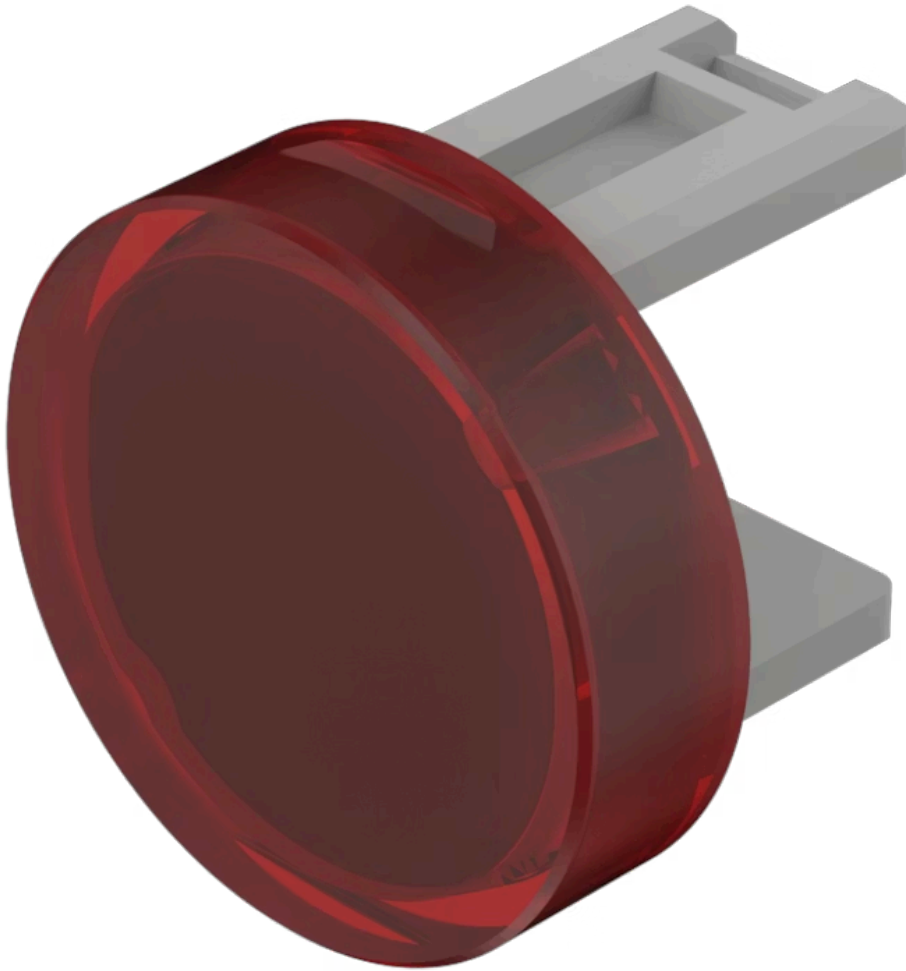

Lens

31-
933.2

Distribution by
DigiKey

DigiKey

<https://digikey.eao.com/component/31-933.2/en...>

Your product:

31-933.2 Lens

Loading ...

PRODUCT RANGE

Product Status: Not Recommended for new design

FRONT

Front form: Round

OPERATING-/INDICATION PART

Lens colour: Red

Lens material: Plastic

Lens illumination: Illuminated

Lens shape: Flush

Lens optics: transparent

MECHANICAL CHARACTERISTICS

Weight: 0.001 kg

CERTIFICATE

REACH: REACH compliant

RoHS: RoHS compliant

OTHER

Short Description:

Lens, Ø 15.8 mm, Illuminated, Red, Flush, Plastic

Dimension:

Ø 15.8 mm