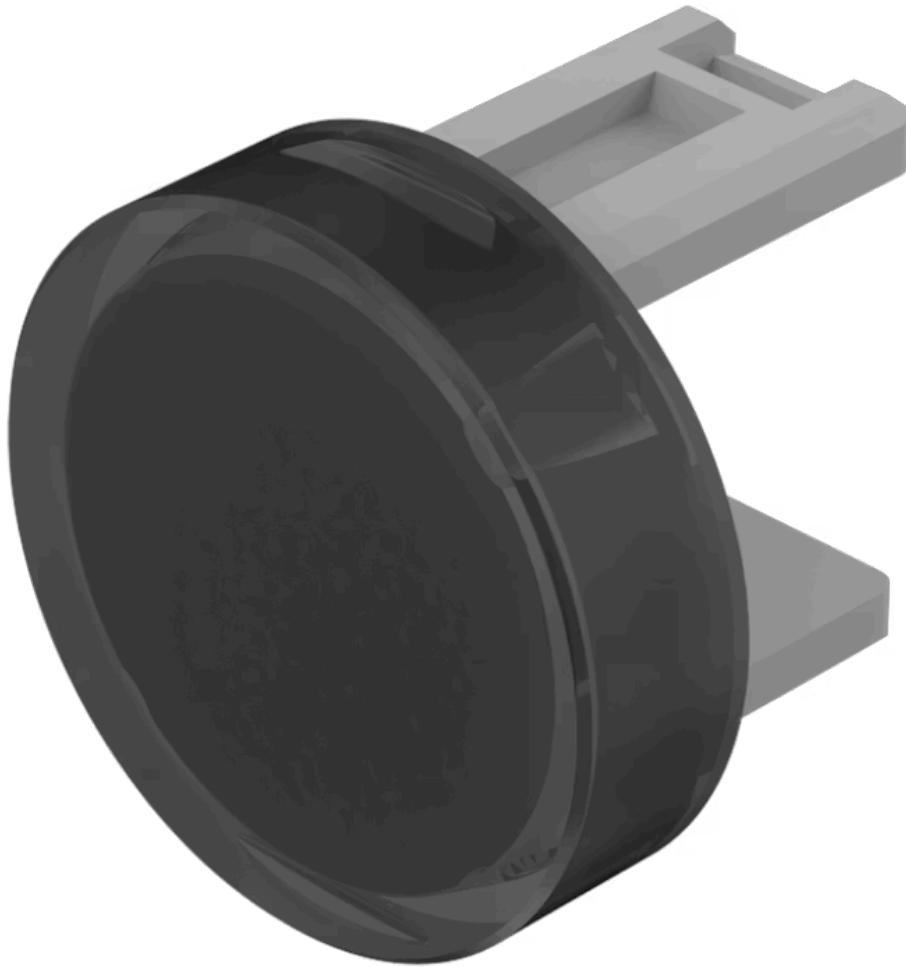

# Lens

31-  
933.1

Distribution by  
DigiKey

**DigiKey**

<https://digikey.eao.com/component/31-933.1/en...>

Your product:

---

## 31-933.1 Lens

*Loading ...*

### OPERATING-/INDICATION PART

**Lens colour:** Smokey black

**Lens material:** Plastic

**Lens illumination:** Illuminated

**Lens shape:** Flush

**Lens optics:** transparent

### OTHER

**Short Description:**

Lens, Ø 15.8 mm, Illuminated, Smokey black, Flush, Plastic

**Dimension:**

Ø 15.8 mm