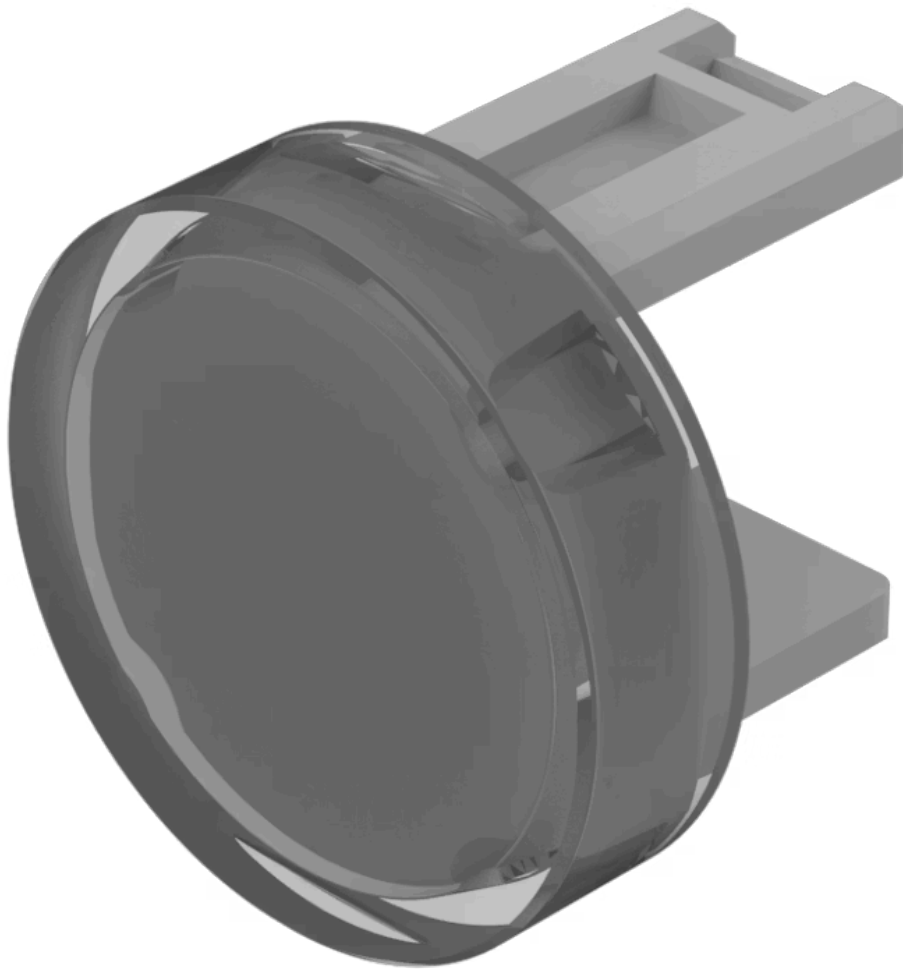

Lens

31-
931.9

Distribution by
DigiKey

DigiKey

<https://digikey.eao.com/component/31-931.9/en...>

Your product:

31-931.9 Lens

Loading ...

PRODUCT RANGE

Product Status: Not Recommended for new design

FRONT

Front form: Round

OPERATING-/INDICATION PART

Lens colour: White

Lens material: Plastic

Lens illumination: Illuminated

Lens shape: Flush

Lens optics: translucent

MECHANICAL CHARACTERISTICS

Weight: 0.001 kg

CERTIFICATE

REACH: REACH compliant

RoHS: RoHS compliant

OTHER

Short Description: Lens, Ø 15.8 mm, Illuminated, White, Flush, Plastic

Dimension: Ø 15.8 mm

Product attributes:

Not recommended for film insert