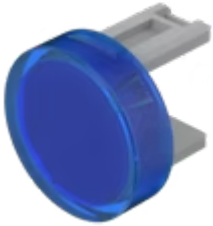

Lens

31-
931.6

Distribution by
DigiKey

DigiKey

<https://digikey.eao.com/component/31-931.6/en...>

Your product:

31-931.6 Lens

Loading ...

PRODUCT RANGE

Product Status: Not Recommended for new design

FRONT

Front form: Round

OPERATING-/INDICATION PART

Lens colour: Blue

Lens material: Plastic

Lens illumination: Illuminated

Lens shape: Flush

Lens optics: translucent

MECHANICAL CHARACTERISTICS

Weight: 0.001 kg

CERTIFICATE

REACH: REACH compliant

RoHS: RoHS compliant

OTHER

Short Description: Lens, Ø 15.8 mm, Illuminated, Blue, Flush, Plastic

Dimension: Ø 15.8 mm

Product attributes:

Not recommended for film insert