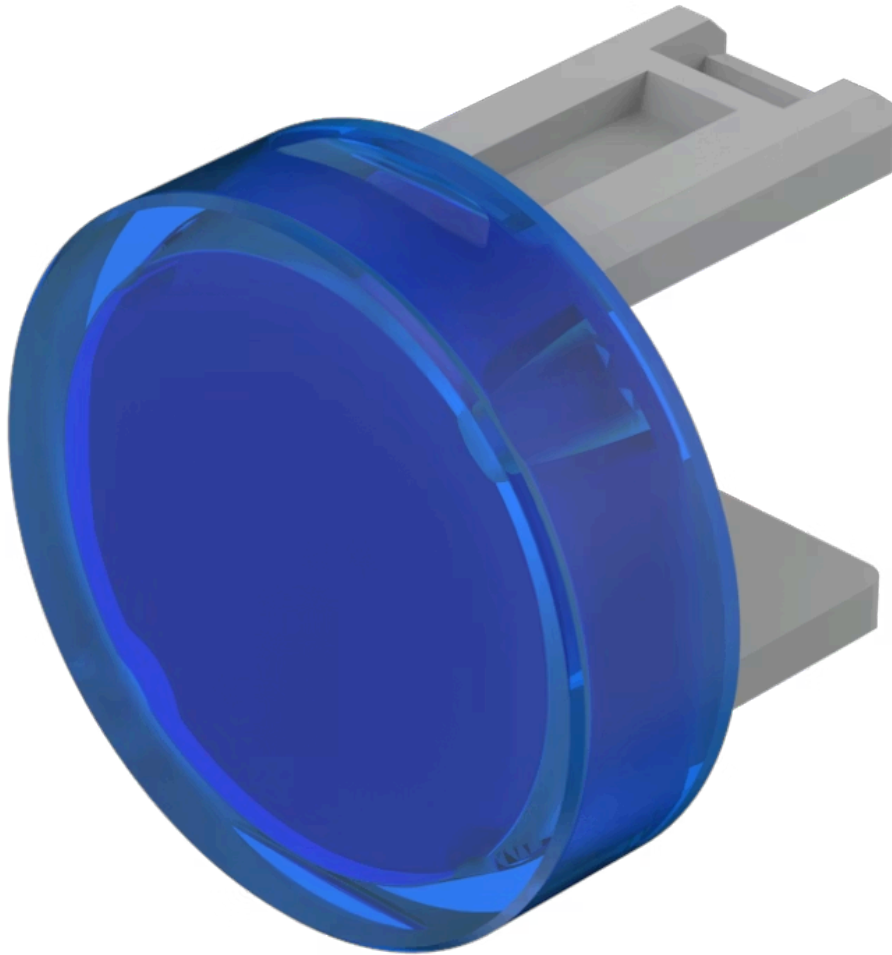

Lens

31-
931.6

Distribution by
DigiKey

DigiKey

<https://digikey.eao.com/component/31-931.6/en...>

Your product:

31-931.6 Lens

Loading ...

PRODUCT RANGE

Product Status: Not Recommended for new design

FRONT

Front form: Round

OPERATING-/INDICATION PART

Lens colour: Blue

Lens material: Plastic

Lens illumination: Illuminated

Lens shape: Flush

Lens optics: translucent

MECHANICAL CHARACTERISTICS

Weight: 0.001 kg

CERTIFICATE

REACH: REACH compliant

RoHS: RoHS compliant

OTHER

Short Description: Lens, Ø 15.8 mm, Illuminated, Blue, Flush, Plastic

Dimension: Ø 15.8 mm

Product attributes:

Not recommended for film insert