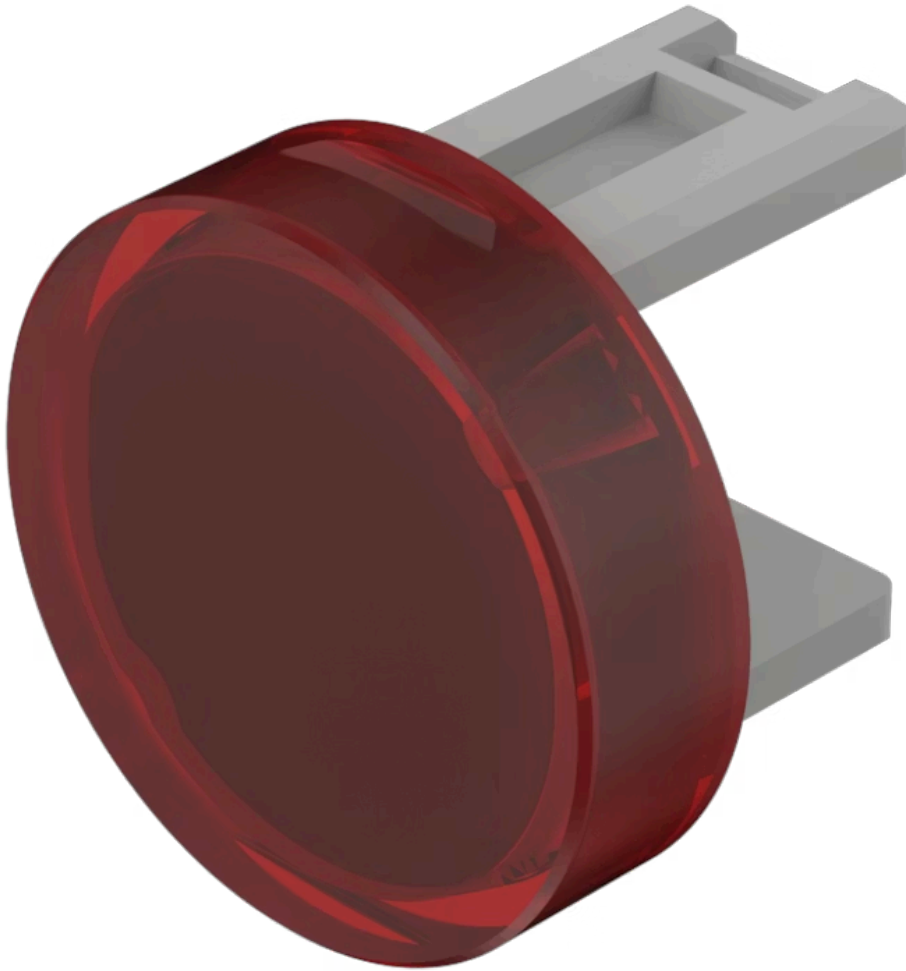

Lens

31-
931.2

Distribution by
DigiKey

DigiKey

<https://digikey.eao.com/component/31-931.2/en...>

Your product:

31-931.2 Lens

Loading ...

PRODUCT RANGE

Product Status: Not Recommended for new design

FRONT

Front form: Round

OPERATING-/INDICATION PART

Lens colour: Red

Lens material: Plastic

Lens illumination: Illuminated

Lens shape: Flush

Lens optics: translucent

MECHANICAL CHARACTERISTICS

Weight: 0.001 kg

CERTIFICATE

REACH: REACH compliant

RoHS: RoHS compliant

OTHER

Short Description: Lens, Ø 15.8 mm, Illuminated, Red, Flush, Plastic

Dimension: Ø 15.8 mm

Product attributes:

Not recommended for film insert