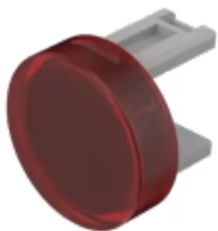

Lens

31-
931.2

Distribution by
DigiKey

DigiKey

<https://digikey.eao.com/component/31-931.2/en...>

Your product:

31-931.2 Lens

Loading ...

PRODUCT RANGE

Product Status: Not Recommended for new design

FRONT

Front form: Round

OPERATING-/INDICATION PART

Lens colour: Red

Lens material: Plastic

Lens illumination: Illuminated

Lens shape: Flush

Lens optics: translucent

MECHANICAL CHARACTERISTICS

Weight: 0.001 kg

CERTIFICATE

REACH: REACH compliant

RoHS: RoHS compliant

OTHER

Short Description: Lens, Ø 15.8 mm, Illuminated, Red, Flush, Plastic

Dimension: Ø 15.8 mm

Product attributes:

Not recommended for film insert