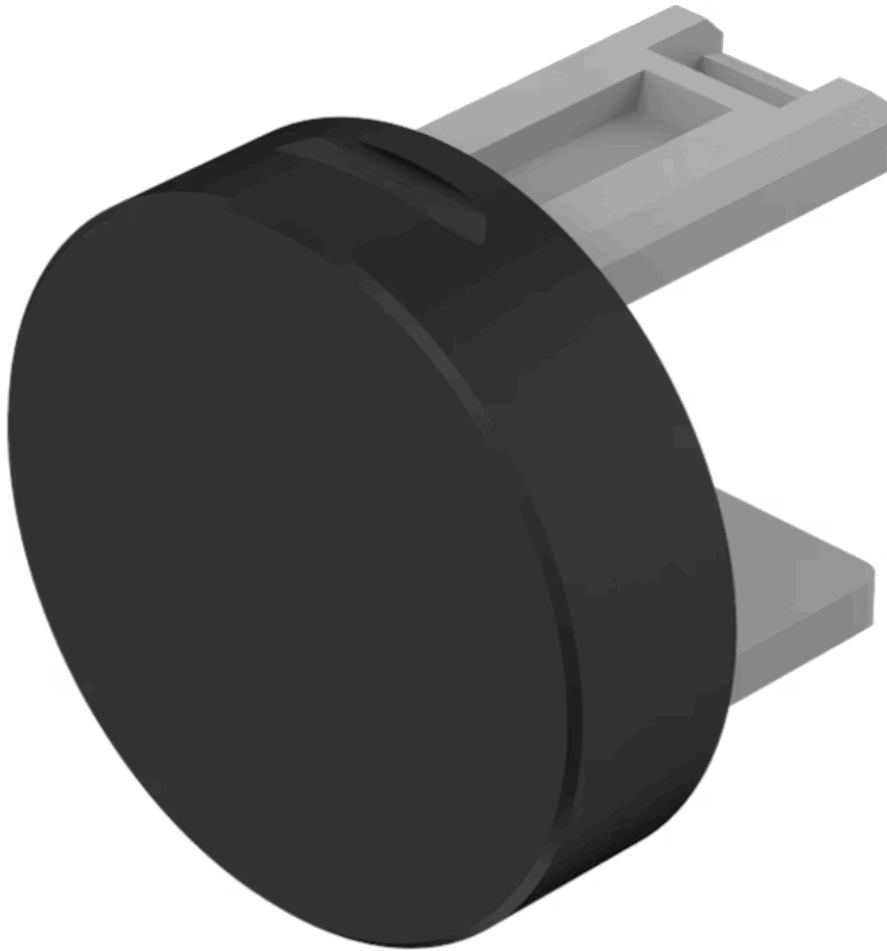

Lens

31-
931.0

Distribution by
DigiKey

DigiKey

<https://digikey.eao.com/component/31-931.0/en...>

Your product:

31-931.0 Lens

Loading ...

PRODUCT RANGE

Product Status: Not Recommended for new design

FRONT

Front form: Round

OPERATING-/INDICATION PART

Lens colour: Black

Lens material: Plastic

Lens illumination: Non illuminated

Lens shape: Flush

Lens optics: opaque

MECHANICAL CHARACTERISTICS

Weight: 0.001 kg

CERTIFICATE

REACH: REACH compliant

RoHS: RoHS compliant

OTHER

Short Description:

Lens, Ø 15.8 mm, Non illuminated, Black, Flush, Plastic

Dimension:

Ø 15.8 mm