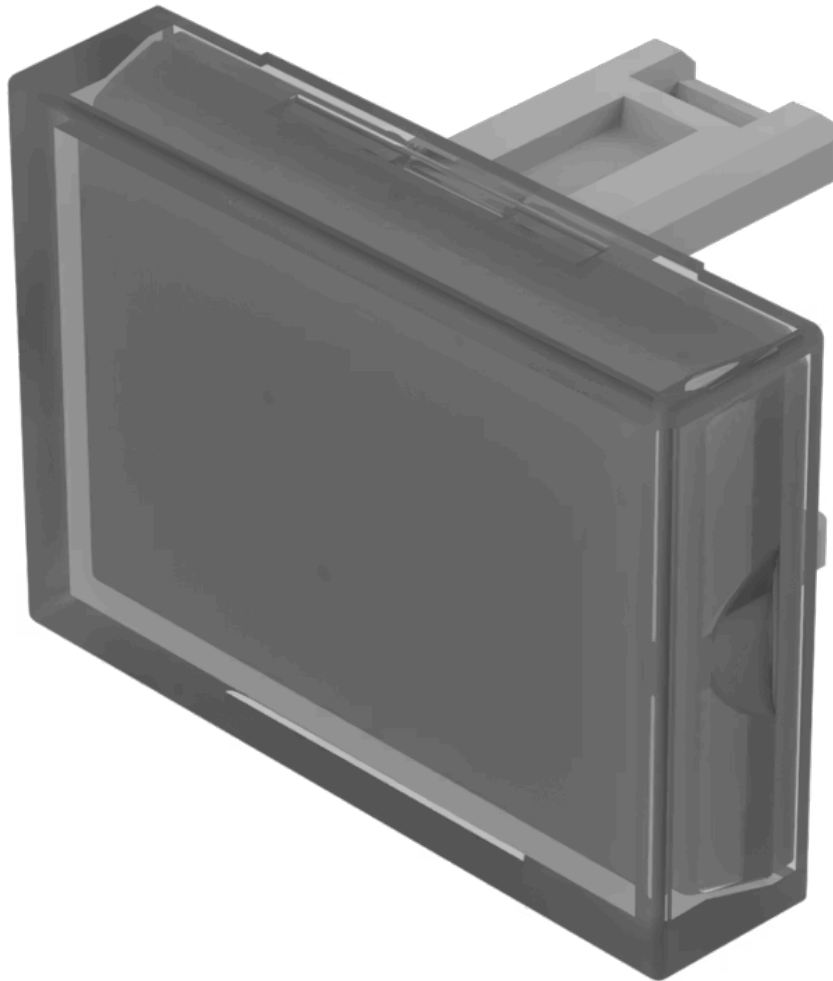

Lens

31-
905.7

Distribution by
DigiKey

DigiKey

<https://digikey.eao.com/component/31-905.7/en...>