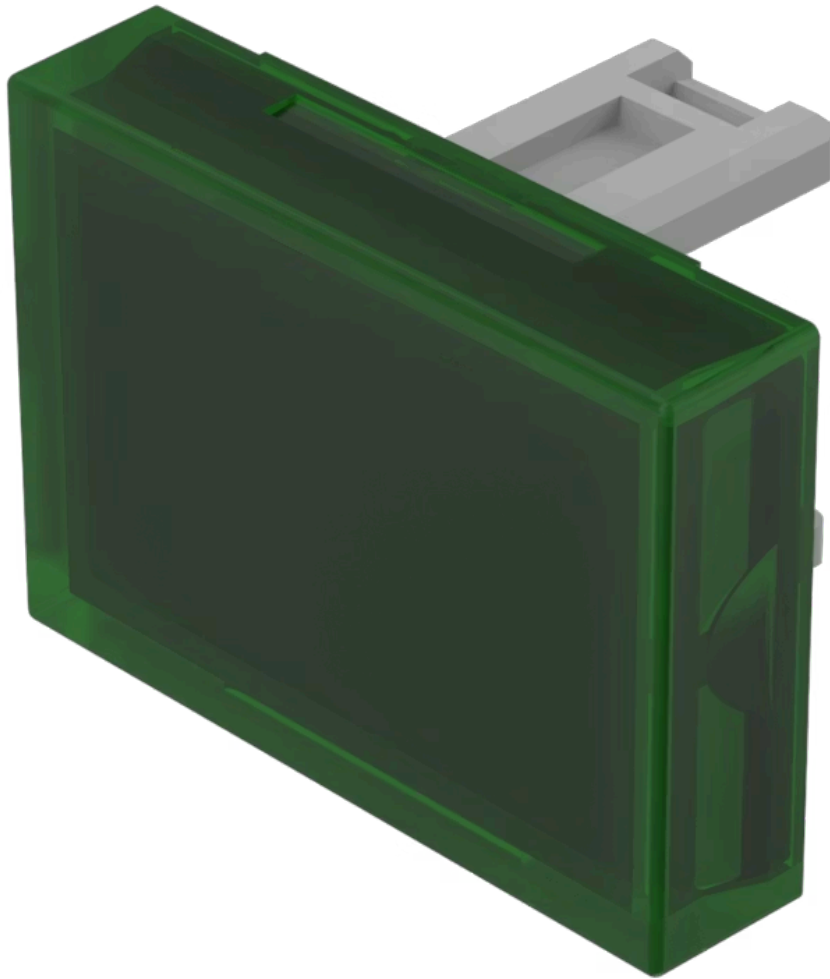

Lens

31-
905.5

Distribution by
DigiKey

DigiKey

<https://digikey.eao.com/component/31-905.5/en...>

Your product:

31-905.5 Lens

PRODUCT RANGE

Product Status: Not Recommended for new design

FRONT

Front form: Rectangular

OPERATING-/INDICATION PART

Lens colour: Green

Lens material: Plastic

Lens illumination: Illuminated

Lens shape: Flush

Lens optics: transparent

MECHANICAL CHARACTERISTICS

Weight: 0.001 kg

CERTIFICATE

REACH: REACH compliant

RoHS: RoHS compliant

OTHER

Short Description: Lens, 21.5 mm x 15.3 mm, Illuminated, Green, Flush, Plastic

Dimension: 21.5 mm x 15.3 mm

Product attributes:

Not recommended for film insert