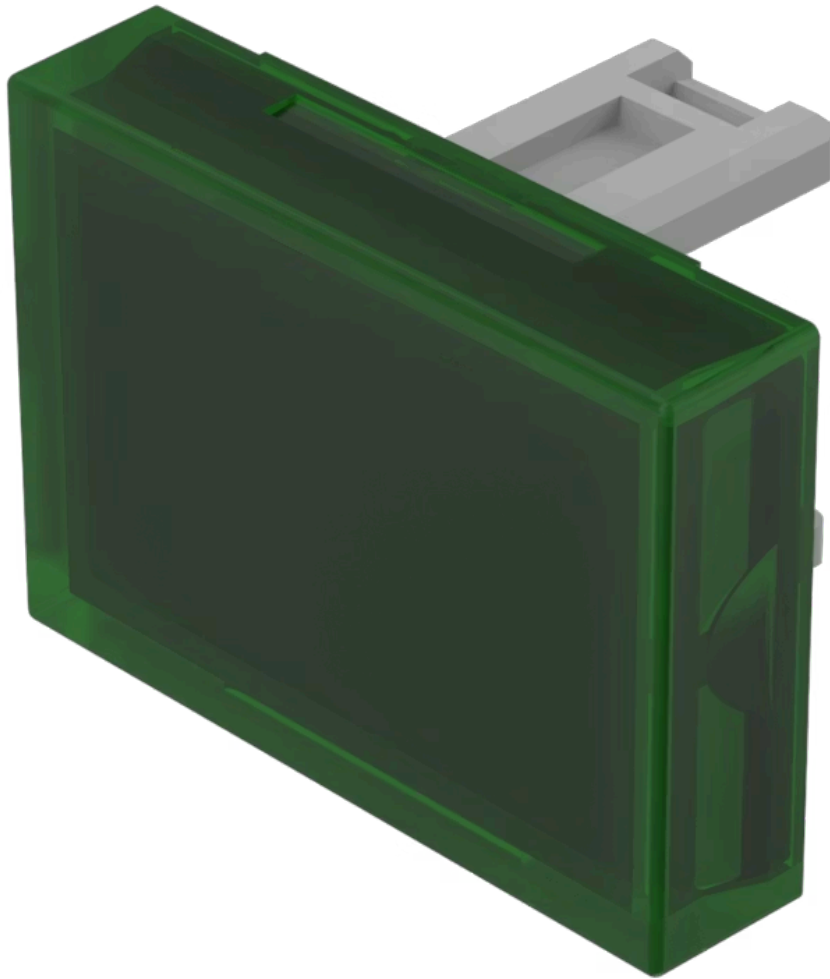

Lens

31-
905.5

Distribution by
DigiKey

DigiKey

<https://digikey.eao.com/component/31-905.5/en...>

Your product:

31-905.5 Lens

Loading ...

PRODUCT RANGE

Product Status: Not Recommended for new design

FRONT

Front form: Rectangular

OPERATING-/INDICATION PART

Lens colour: Green

Lens material: Plastic

Lens illumination: Illuminated

Lens shape: Flush

Lens optics: transparent

MECHANICAL CHARACTERISTICS

Weight: 0.001 kg

CERTIFICATE

REACH: REACH compliant

RoHS: RoHS compliant

OTHER

Short Description: Lens, 21.5 mm x 15.3 mm, Illuminated, Green, Flush, Plastic

Dimension: 21.5 mm x 15.3 mm

Product attributes:

Not recommended for film insert