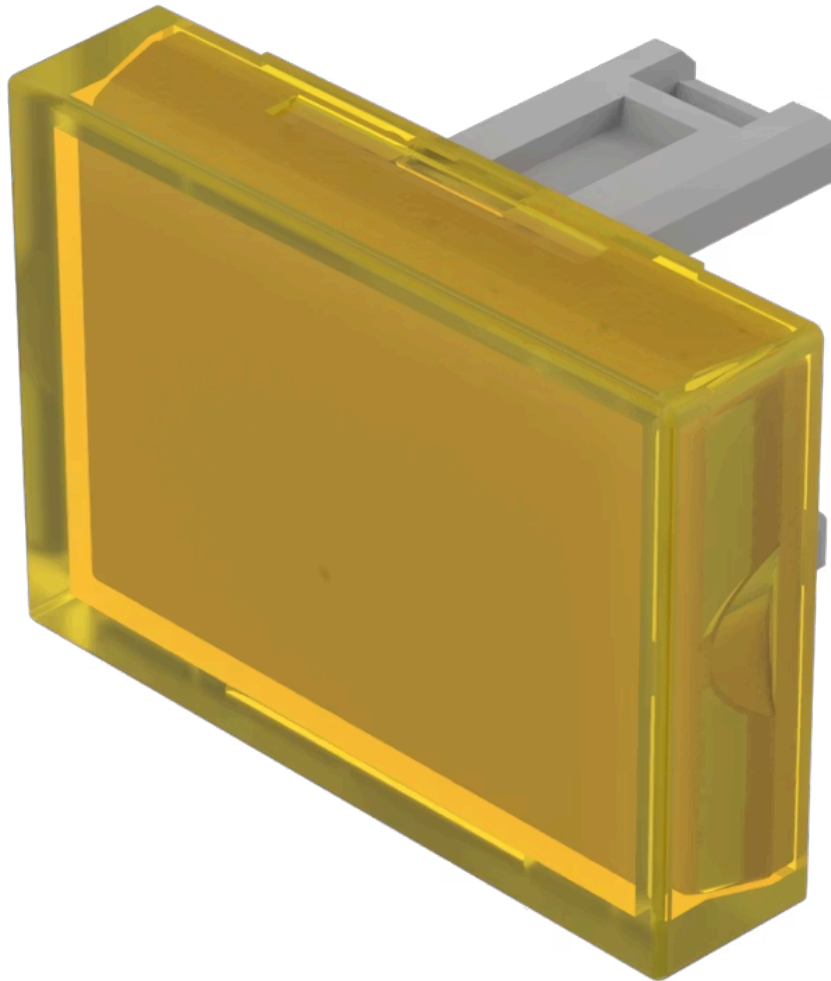

Lens

31-
905.4

Distribution by
DigiKey

DigiKey

<https://digikey.eao.com/component/31-905.4/en...>

Your product:

31-905.4 Lens

Loading . . .

PRODUCT RANGE

Product Status: Not Recommended for new design

FRONT

Front form: Rectangular

OPERATING-/INDICATION PART

Lens colour: Yellow

Lens material: Plastic

Lens illumination: Illuminated

Lens shape: Flush

Lens optics: transparent

MECHANICAL CHARACTERISTICS

Weight: 0.001 kg

CERTIFICATE

REACH: REACH compliant

RoHS: RoHS compliant

OTHER

Short Description: Lens, 21.5 mm x 15.3 mm, Illuminated, Yellow, Flush, Plastic

Dimension: 21.5 mm x 15.3 mm

Product attributes:

Not recommended for film insert