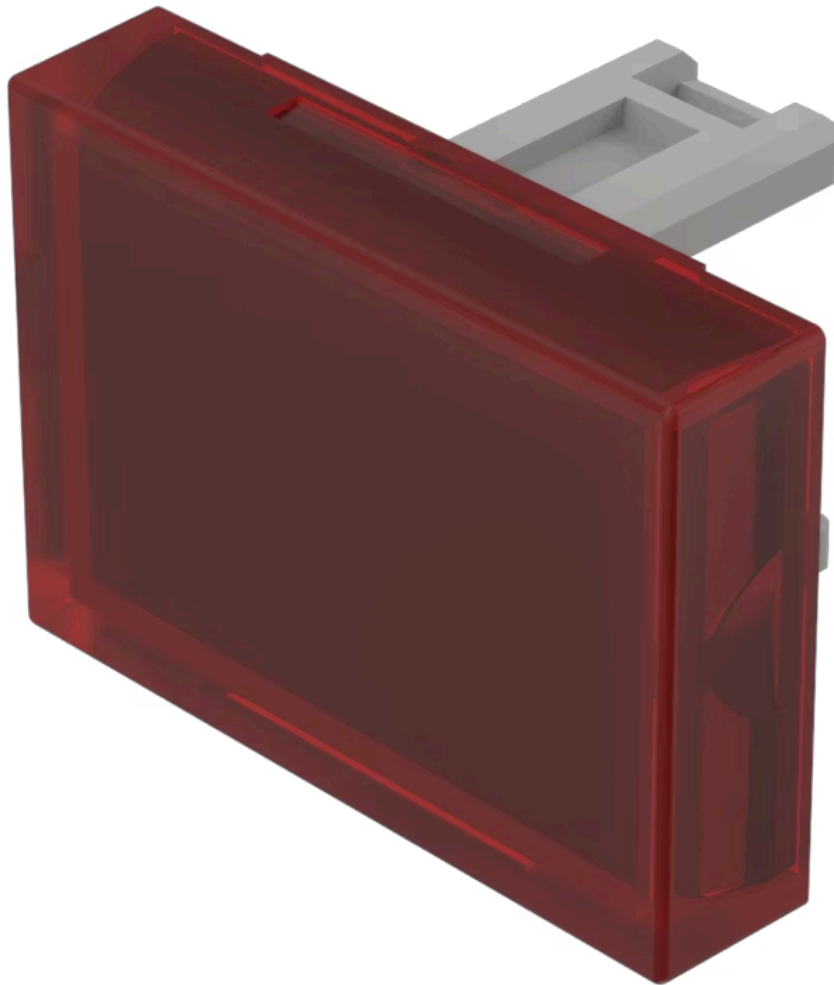

Lens

31-
905.2

Distribution by
DigiKey

DigiKey

<https://digikey.eao.com/component/31-905.2/en...>

Your product:

31-905.2 Lens

Loading ...

PRODUCT RANGE

Product Status: Not Recommended for new design

FRONT

Front form: Rectangular

OPERATING-/INDICATION PART

Lens colour: Red

Lens material: Plastic

Lens illumination: Illuminated

Lens shape: Flush

Lens optics: transparent

MECHANICAL CHARACTERISTICS

Weight: 0.001 kg

CERTIFICATE

REACH: REACH compliant

RoHS: RoHS compliant

OTHER

Short Description: Lens, 21.5 mm x 15.3 mm, Illuminated, Red, Flush, Plastic

Dimension: 21.5 mm x 15.3 mm

Product attributes:

Not recommended for film insert