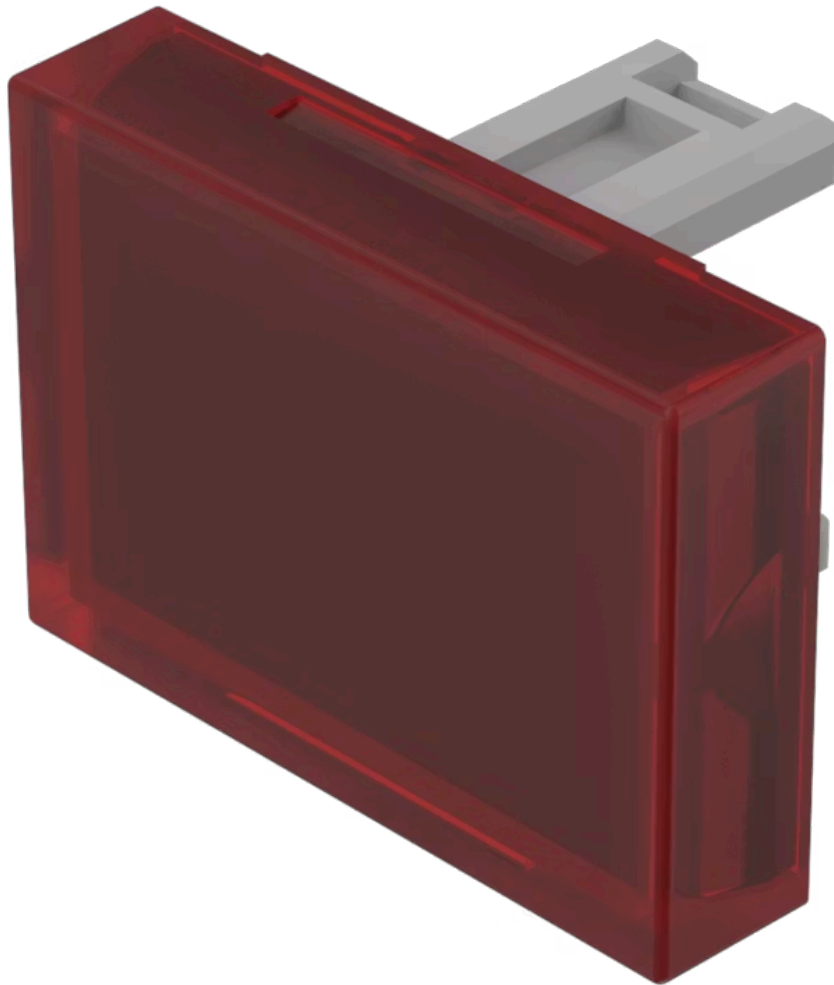

Lens

31-
905.2

Distribution by
DigiKey

DigiKey

<https://digikey.eao.com/component/31-905.2/en...>

Your product:

31-905.2 Lens

Loading ...

PRODUCT RANGE

Product Status: Not Recommended for new design

FRONT

Front form: Rectangular

OPERATING-/INDICATION PART

Lens colour: Red

Lens material: Plastic

Lens illumination: Illuminated

Lens shape: Flush

Lens optics: transparent

MECHANICAL CHARACTERISTICS

Weight: 0.001 kg

CERTIFICATE

REACH: REACH compliant

RoHS: RoHS compliant

OTHER

Short Description: Lens, 21.5 mm x 15.3 mm, Illuminated, Red, Flush, Plastic

Dimension: 21.5 mm x 15.3 mm

Product attributes:

Not recommended for film insert