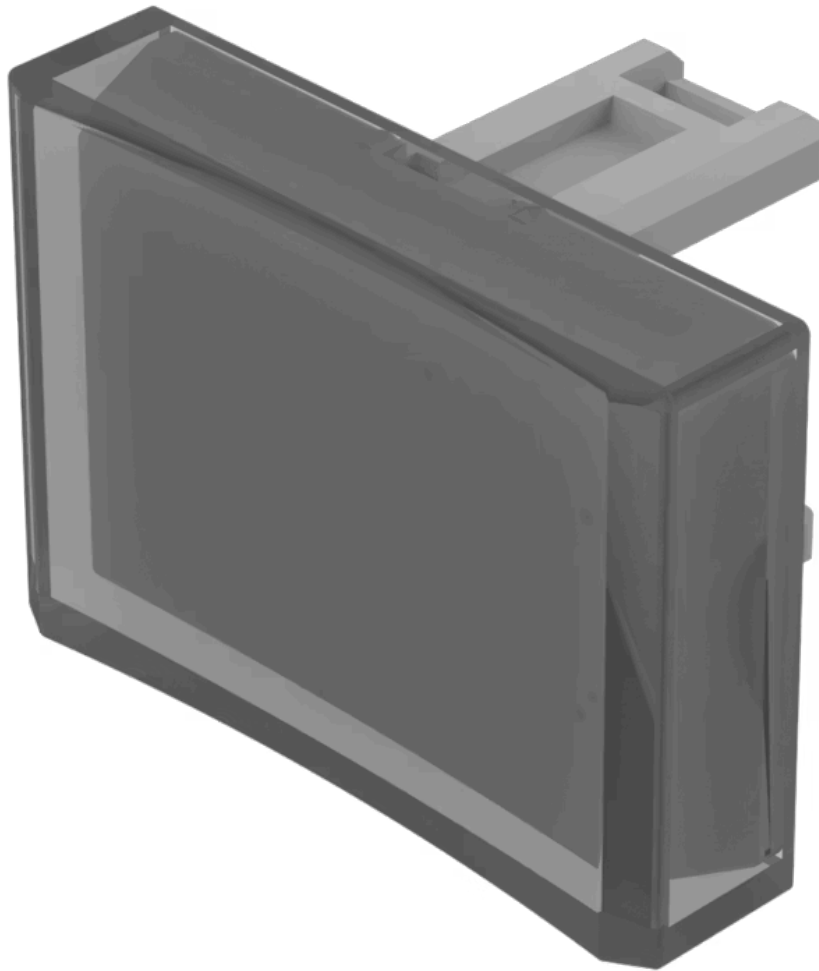

# Lens

31-  
904.7

Distribution by  
DigiKey

**DigiKey**

<https://digikey.eao.com/component/31-904.7/en...>

Your product:

---

### FRONT

**Front form:** Rectangular

### OPERATING-/INDICATION PART

**Lens colour:** Colourless

**Lens material:** Plastic

**Lens illumination:** Illuminated

**Lens shape:** Concave

**Lens optics:** transparent

### OTHER

**Short Description:**

Lens, 21.5 mm x 15.3 mm, Illuminated, Colourless, Concave, Plastic

**Dimension:**

21.5 mm x 15.3 mm