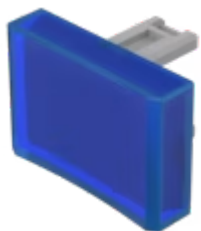

Lens

31-
904.6

Distribution by
DigiKey

DigiKey

<https://digikey.eao.com/component/31-904.6/en...>

Your product:

31-904.6 Lens

Loading ...

PRODUCT RANGE

Product Status: Not Recommended for new design

FRONT

Front form: Rectangular

OPERATING-/INDICATION PART

Lens colour: Blue

Lens material: Plastic

Lens illumination: Illuminated

Lens shape: Concave

Lens optics: transparent

MECHANICAL CHARACTERISTICS

Weight: 0.001 kg

CERTIFICATE

REACH: REACH compliant

RoHS: RoHS compliant

OTHER

Short Description:

Lens, 21.5 mm x 15.3 mm, Illuminated, Blue, Concave, Plastic

Dimension:

21.5 mm x 15.3 mm