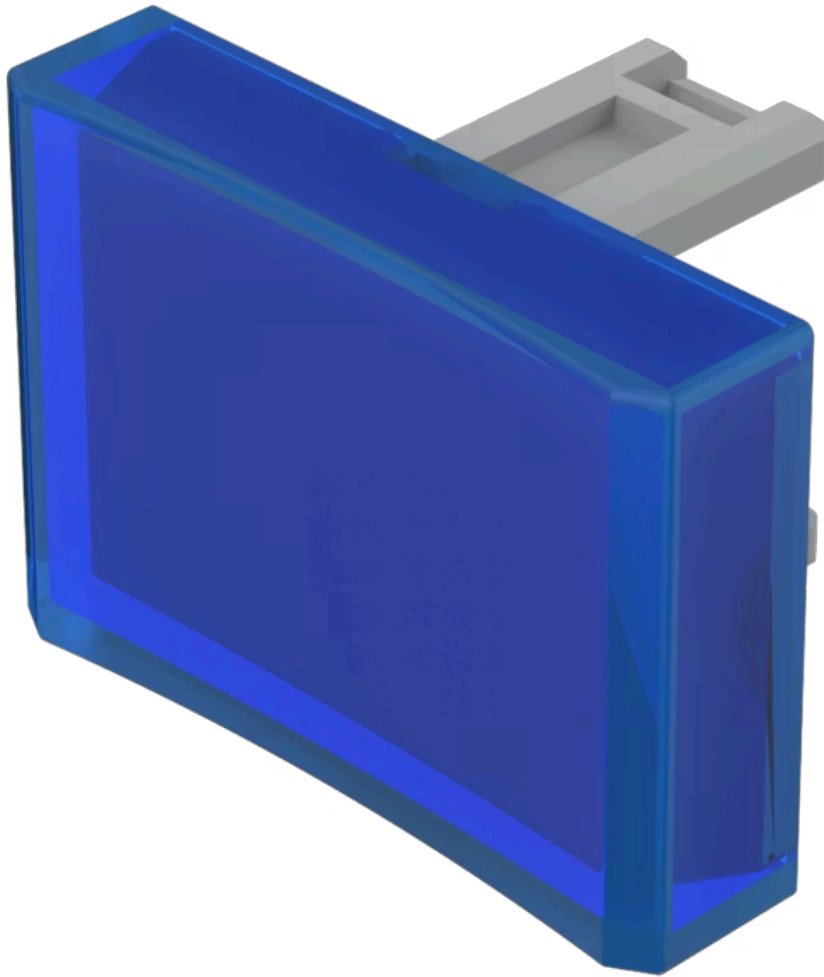

Lens

31-
904.6

Distribution by
DigiKey

DigiKey

<https://digikey.eao.com/component/31-904.6/en...>

Your product:

31-904.6 Lens

Loading ...

PRODUCT RANGE

Product Status: Not Recommended for new design

FRONT

Front form: Rectangular

OPERATING-/INDICATION PART

Lens colour: Blue

Lens material: Plastic

Lens illumination: Illuminated

Lens shape: Concave

Lens optics: transparent

MECHANICAL CHARACTERISTICS

Weight: 0.001 kg

CERTIFICATE

REACH: REACH compliant

RoHS: RoHS compliant

OTHER

Short Description:

Lens, 21.5 mm x 15.3 mm, Illuminated, Blue, Concave, Plastic

Dimension:

21.5 mm x 15.3 mm