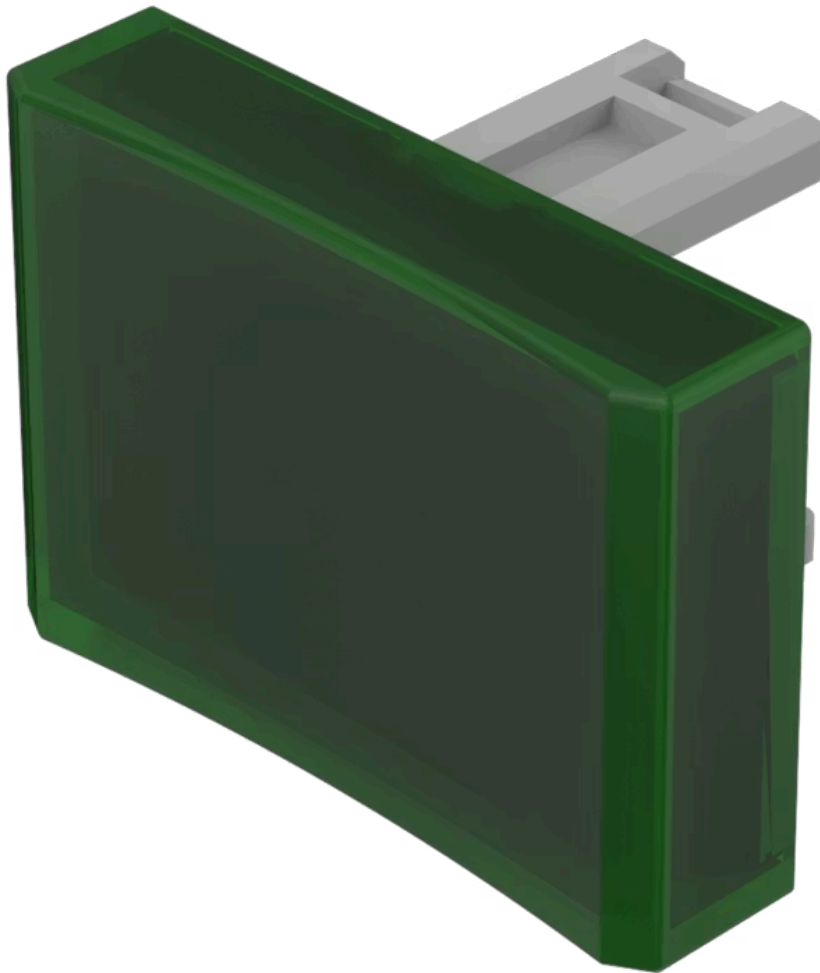

Lens

31-
904.5

Distribution by
DigiKey

DigiKey

<https://digikey.eao.com/component/31-904.5/en...>

Your product:

31-904.5 Lens

Loading ...

PRODUCT RANGE

Product Status: Not Recommended for new design

FRONT

Front form: Rectangular

OPERATING-/INDICATION PART

Lens colour: Green

Lens material: Plastic

Lens illumination: Illuminated

Lens shape: Concave

Lens optics: transparent

MECHANICAL CHARACTERISTICS

Weight: 0.001 kg

CERTIFICATE

REACH: REACH compliant

RoHS: RoHS compliant

OTHER

Short Description:

Lens, 21.5 mm x 15.3 mm, Illuminated, Green, Concave, Plastic

Dimension:

21.5 mm x 15.3 mm