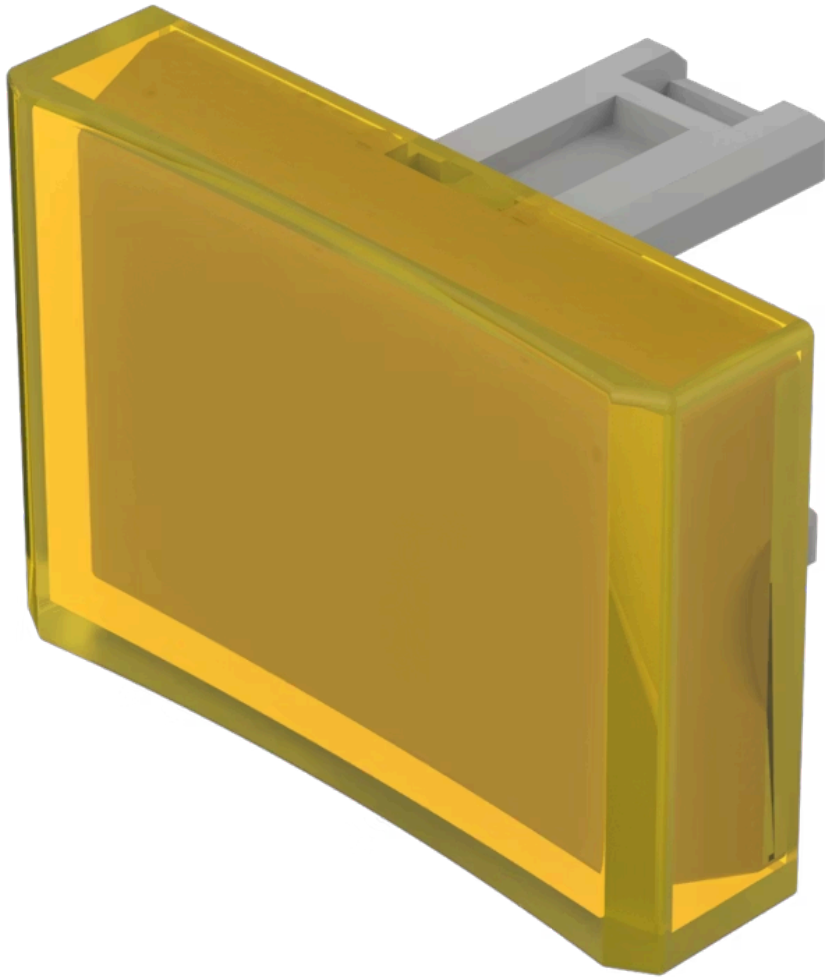

Lens

31-
904.4

Distribution by
DigiKey

DigiKey

<https://digikey.eao.com/component/31-904.4/en...>

Your product:

31-904.4 Lens

Loading ...

PRODUCT RANGE

Product Status: Not Recommended for new design

FRONT

Front form: Rectangular

OPERATING-/INDICATION PART

Lens colour: Yellow

Lens material: Plastic

Lens illumination: Illuminated

Lens shape: Concave

Lens optics: transparent

MECHANICAL CHARACTERISTICS

Weight: 0.001 kg

CERTIFICATE

REACH: REACH compliant

RoHS: RoHS compliant

OTHER

Short Description:

Lens, 21.5 mm x 15.3 mm, Illuminated, Yellow, Concave, Plastic

Dimension:

21.5 mm x 15.3 mm