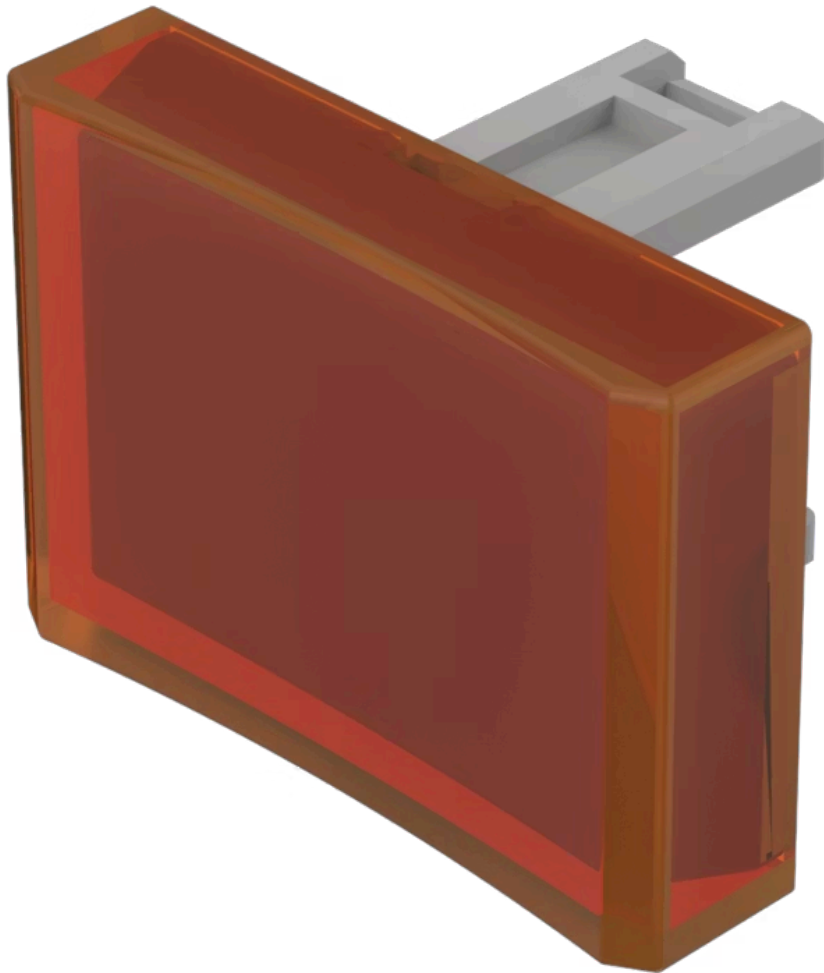

# Lens

31-  
904.3

Distribution by  
DigiKey

**DigiKey**

<https://digikey.eao.com/component/31-904.3/en...>

Your product:

---

## 31-904.3 Lens

*Loading ...*

### OPERATING-/INDICATION PART

**Lens colour:** Orange

**Lens material:** Plastic

**Lens illumination:** Illuminated

**Lens shape:** Concave

**Lens optics:** transparent

### OTHER

**Short Description:**

Lens, 21.5 mm x 15.3 mm, Illuminated, Orange, Concave, Plastic

**Dimension:**

21.5 mm x 15.3 mm