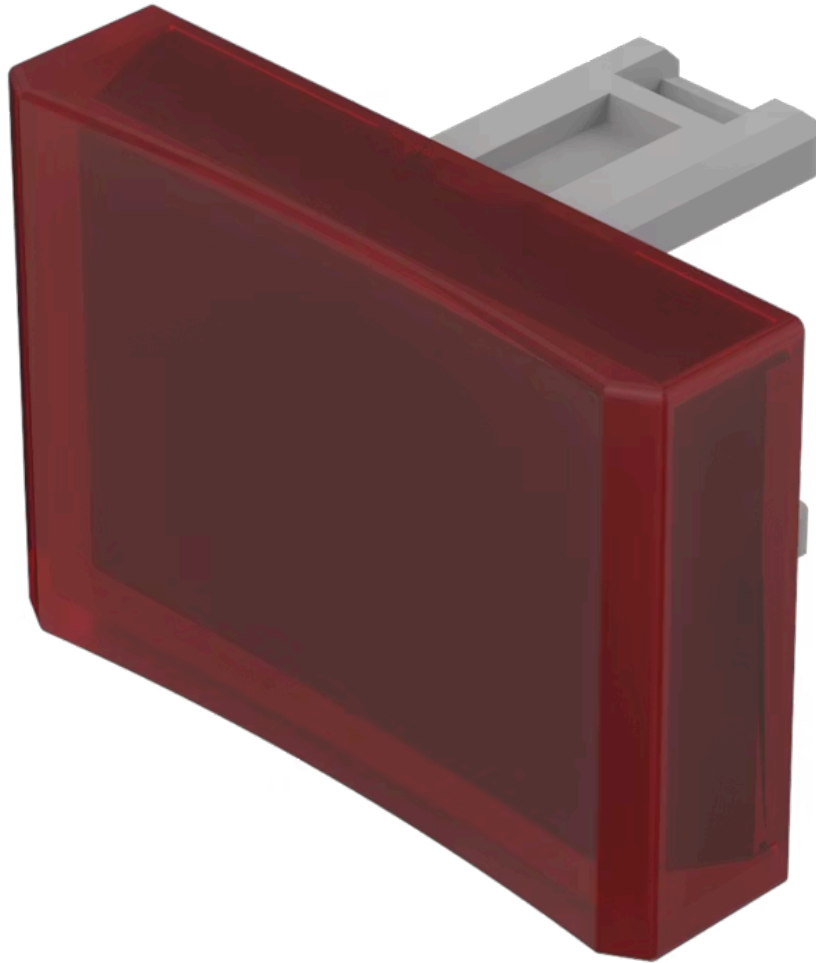

Lens

31-
904.2

Distribution by
DigiKey

DigiKey

<https://digikey.eao.com/component/31-904.2/en...>

Your product:

31-904.2 Lens

Loading ...

PRODUCT RANGE

Product Status: Not Recommended for new design

FRONT

Front form: Rectangular

OPERATING-/INDICATION PART

Lens colour: Red

Lens material: Plastic

Lens illumination: Illuminated

Lens shape: Concave

Lens optics: transparent

MECHANICAL CHARACTERISTICS

Weight: 0.001 kg

CERTIFICATE

REACH: REACH compliant

RoHS: RoHS compliant

OTHER

Short Description:

Lens, 21.5 mm x 15.3 mm, Illuminated, Red, Concave, Plastic

Dimension:

21.5 mm x 15.3 mm