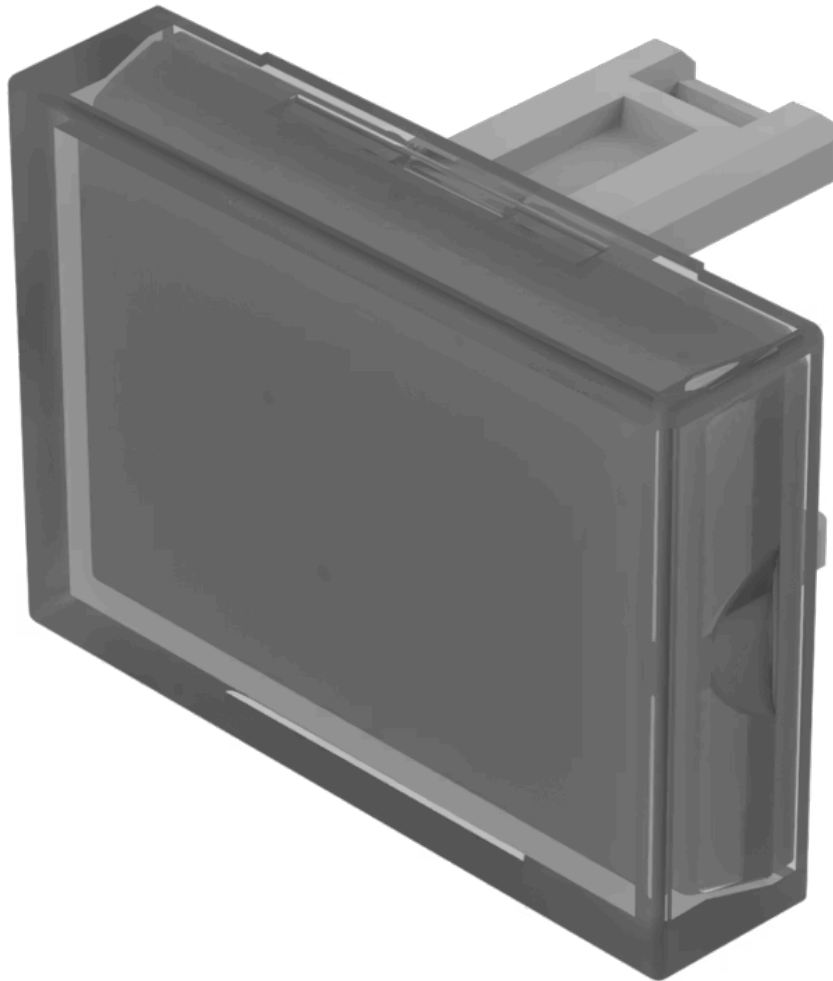

Lens

31-
903.7

Distribution by
DigiKey

DigiKey

<https://digikey.eao.com/component/31-903.7/en...>

Your product:

31-903.7 Lens

Loading ...

PRODUCT RANGE

Product Status: Not Recommended for new design

FRONT

Front form: Rectangular

OPERATING-/INDICATION PART

Lens colour: Colourless

Lens material: Plastic

Lens illumination: Illuminated

Lens shape: Flush

Lens optics: transparent

MECHANICAL CHARACTERISTICS

Weight: 0.001 kg

CERTIFICATE

REACH: REACH compliant

RoHS: RoHS compliant

OTHER

Short Description:

Lens, 21.5 mm x 15.3 mm, Illuminated, Colourless, Flush, Plastic

Dimension:

21.5 mm x 15.3 mm