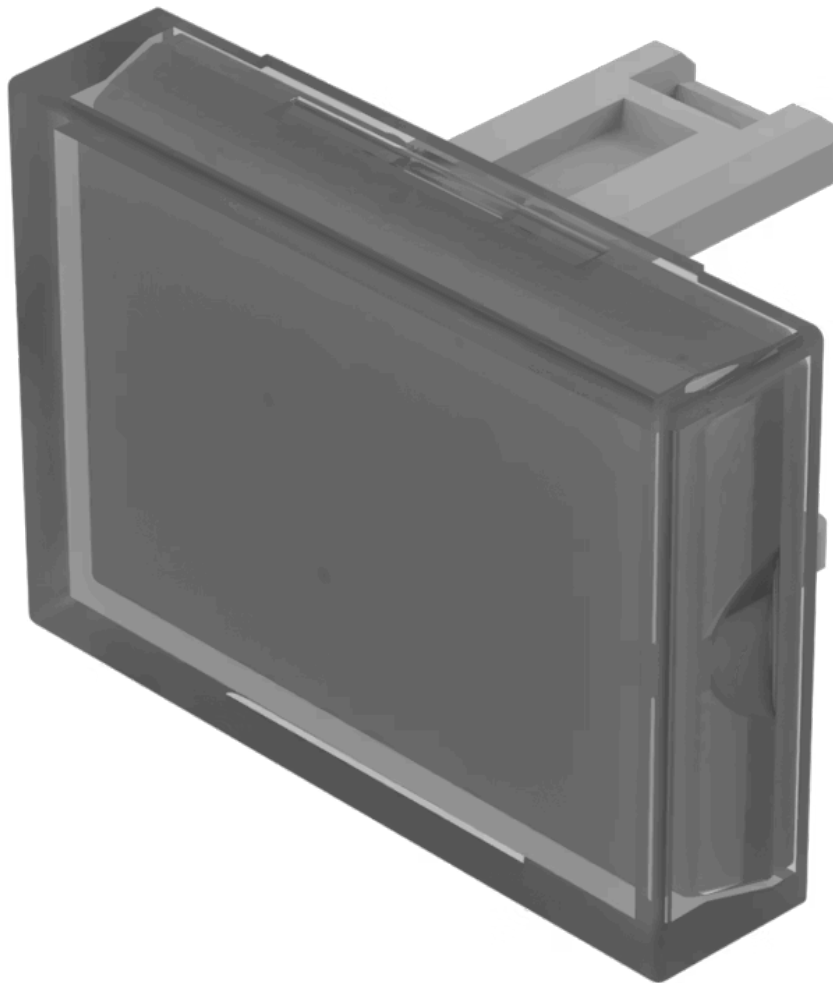

Lens

31-
903.7

Distribution by
DigiKey

DigiKey

<https://digikey.eao.com/component/31-903.7/en...>

Your product:

31-903.7 Lens

Loading ...

PRODUCT RANGE

Product Status: Not Recommended for new design

FRONT

Front form: Rectangular

OPERATING-/INDICATION PART

Lens colour: Colourless

Lens material: Plastic

Lens illumination: Illuminated

Lens shape: Flush

Lens optics: transparent

MECHANICAL CHARACTERISTICS

Weight: 0.001 kg

CERTIFICATE

REACH: REACH compliant

RoHS: RoHS compliant

OTHER

Short Description:

Lens, 21.5 mm x 15.3 mm, Illuminated, Colourless, Flush, Plastic

Dimension:

21.5 mm x 15.3 mm