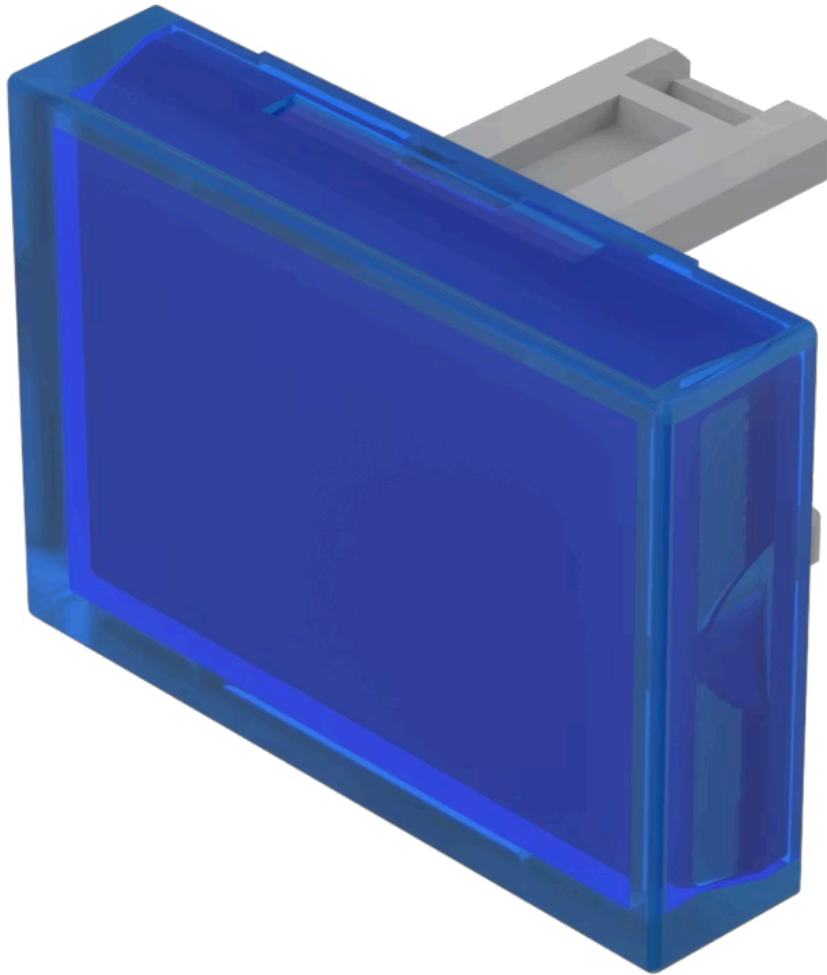

# Lens

31-  
903.6

Distribution by  
DigiKey

**DigiKey**

<https://digikey.eao.com/component/31-903.6/en...>

Your product:

---

### FRONT

**Front form:** Rectangular

### OPERATING-/INDICATION PART

**Lens colour:** Blue

**Lens material:** Plastic

**Lens illumination:** Illuminated

**Lens shape:** Flush

**Lens optics:** transparent

### OTHER

**Short Description:**

Lens, 21.5 mm x 15.3 mm, Illuminated, Blue, Flush, Plastic

**Dimension:**

21.5 mm x 15.3 mm