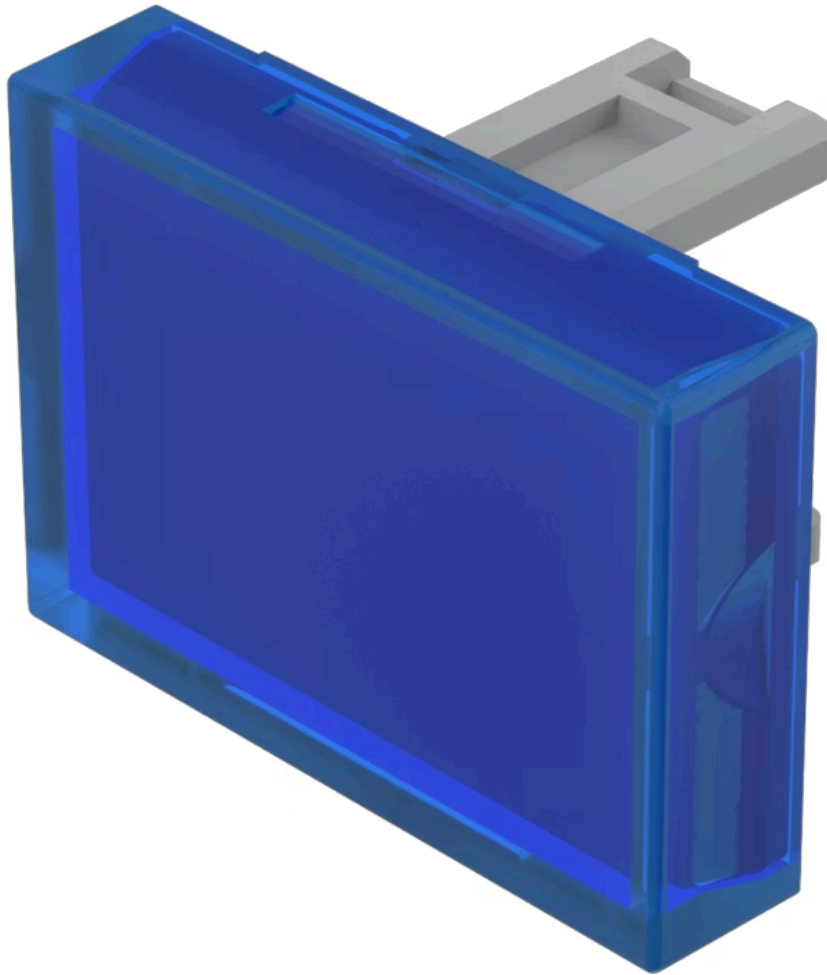

Lens

31-
903.6

Distribution by
DigiKey

DigiKey

<https://digikey.eao.com/component/31-903.6/en...>

Your product:

31-903.6 Lens

Loading ...

PRODUCT RANGE

Product Status: Not Recommended for new design

FRONT

Front form: Rectangular

OPERATING-/INDICATION PART

Lens colour: Blue

Lens material: Plastic

Lens illumination: Illuminated

Lens shape: Flush

Lens optics: transparent

MECHANICAL CHARACTERISTICS

Weight: 0.001 kg

CERTIFICATE

REACH: REACH compliant

RoHS: RoHS compliant

OTHER

Short Description:

Lens, 21.5 mm x 15.3 mm, Illuminated, Blue, Flush, Plastic

Dimension:

21.5 mm x 15.3 mm