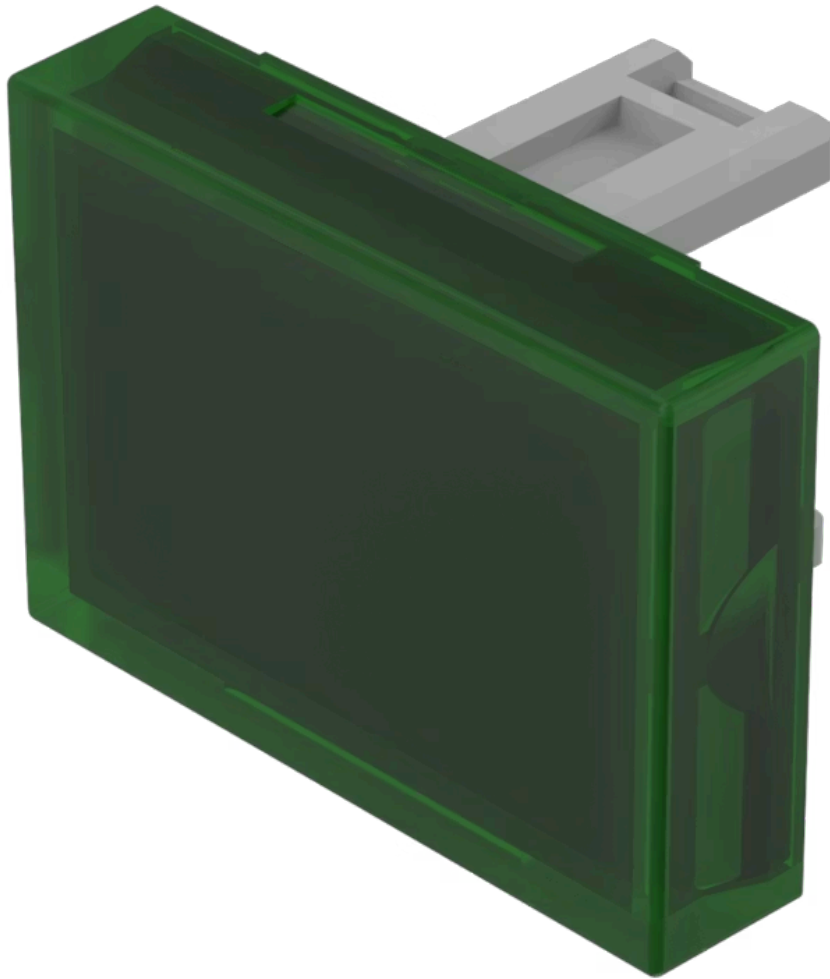

Lens

31-
903.5

Distribution by
DigiKey

DigiKey

<https://digikey.eao.com/component/31-903.5/en...>

Your product:

31-903.5 Lens

Loading ...

PRODUCT RANGE

Product Status: Not Recommended for new design

FRONT

Front form: Rectangular

OPERATING-/INDICATION PART

Lens colour: Green

Lens material: Plastic

Lens illumination: Illuminated

Lens shape: Flush

Lens optics: transparent

MECHANICAL CHARACTERISTICS

Weight: 0.001 kg

CERTIFICATE

REACH: REACH compliant

RoHS: RoHS compliant

OTHER

Short Description:

Lens, 21.5 mm x 15.3 mm, Illuminated, Green, Flush, Plastic

Dimension:

21.5 mm x 15.3 mm