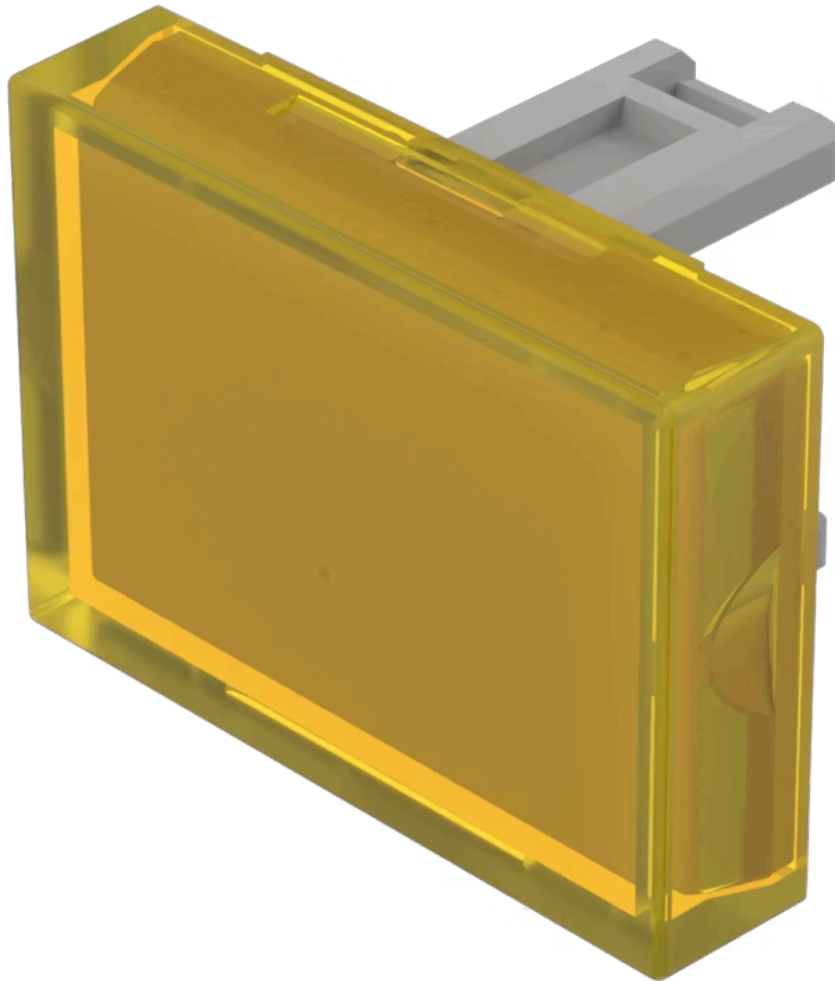

Lens

31-
903.4

Distribution by
DigiKey

DigiKey

<https://digikey.eao.com/component/31-903.4/en...>

Your product:

31-903.4 Lens

Loading ...

PRODUCT RANGE

Product Status: Not Recommended for new design

FRONT

Front form: Rectangular

OPERATING-/INDICATION PART

Lens colour: Yellow

Lens material: Plastic

Lens illumination: Illuminated

Lens shape: Flush

Lens optics: transparent

MECHANICAL CHARACTERISTICS

Weight: 0.001 kg

CERTIFICATE

REACH: REACH compliant

RoHS: RoHS compliant

OTHER

Short Description:

Lens, 21.5 mm x 15.3 mm, Illuminated, Yellow, Flush, Plastic

Dimension:

21.5 mm x 15.3 mm