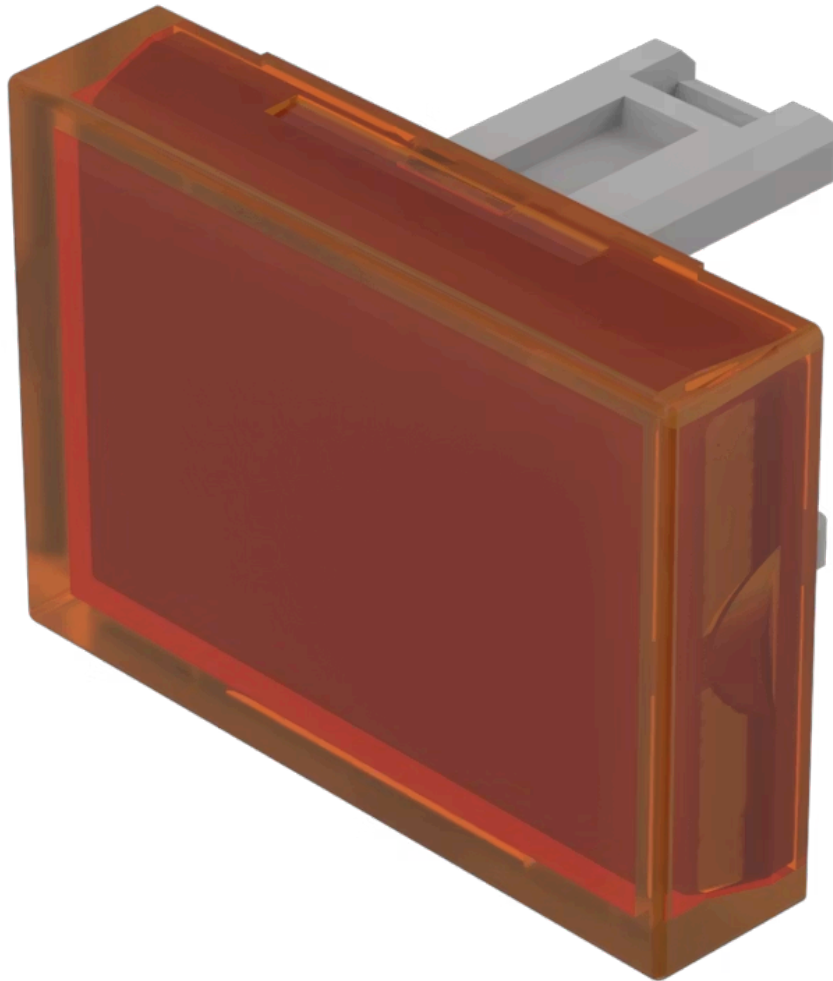

# Lens

31-  
903.3

Distribution by  
DigiKey

**DigiKey**

<https://digikey.eao.com/component/31-903.3/en...>

Your product:

---

## 31-903.3 Lens

*Loading ...*

### OPERATING-/INDICATION PART

**Lens colour:** Orange

**Lens material:** Plastic

**Lens illumination:** Illuminated

**Lens shape:** Flush

**Lens optics:** transparent

### OTHER

**Short Description:**

Lens, 21.5 mm x 15.3 mm, Illuminated, Orange, Flush, Plastic

**Dimension:**

21.5 mm x 15.3 mm