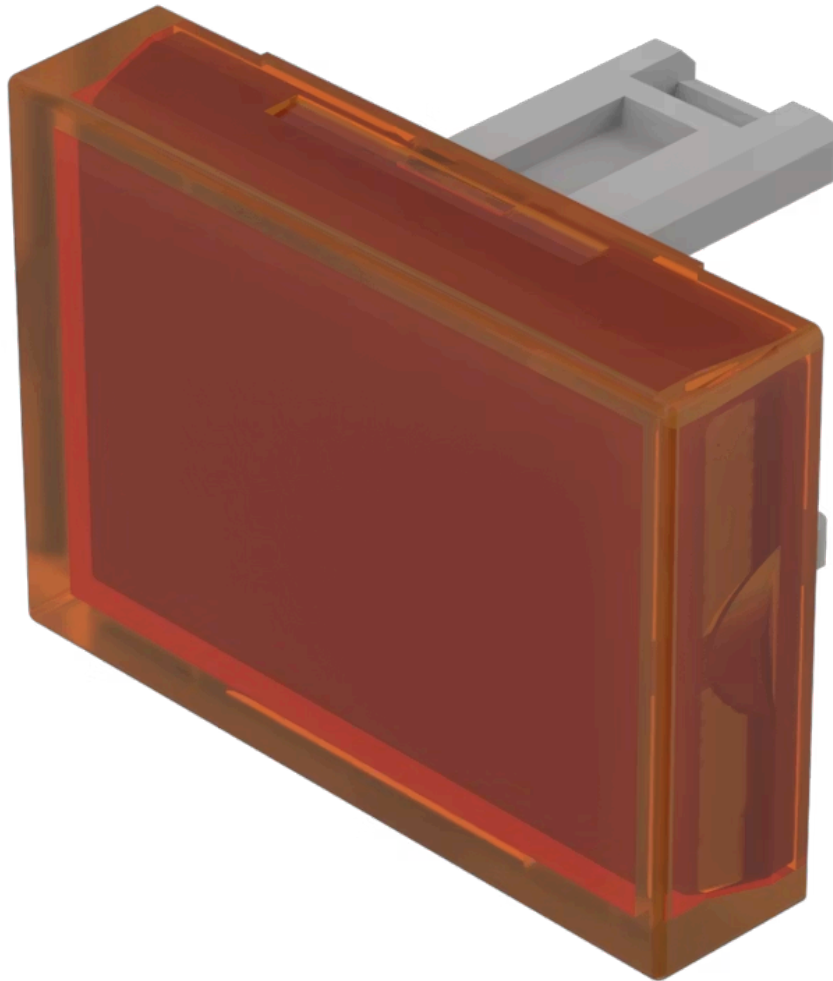

Lens

31-
903.3

Distribution by
DigiKey

DigiKey

<https://digikey.eao.com/component/31-903.3/en...>

Your product:

31-903.3 Lens

Loading ...

PRODUCT RANGE

Product Status: Not Recommended for new design

FRONT

Front form: Rectangular

OPERATING-/INDICATION PART

Lens colour: Orange

Lens material: Plastic

Lens illumination: Illuminated

Lens shape: Flush

Lens optics: transparent

MECHANICAL CHARACTERISTICS

Weight: 0.001 kg

CERTIFICATE

REACH: REACH compliant

RoHS: RoHS compliant

OTHER

Short Description:

Lens, 21.5 mm x 15.3 mm, Illuminated, Orange, Flush, Plastic

Dimension:

21.5 mm x 15.3 mm