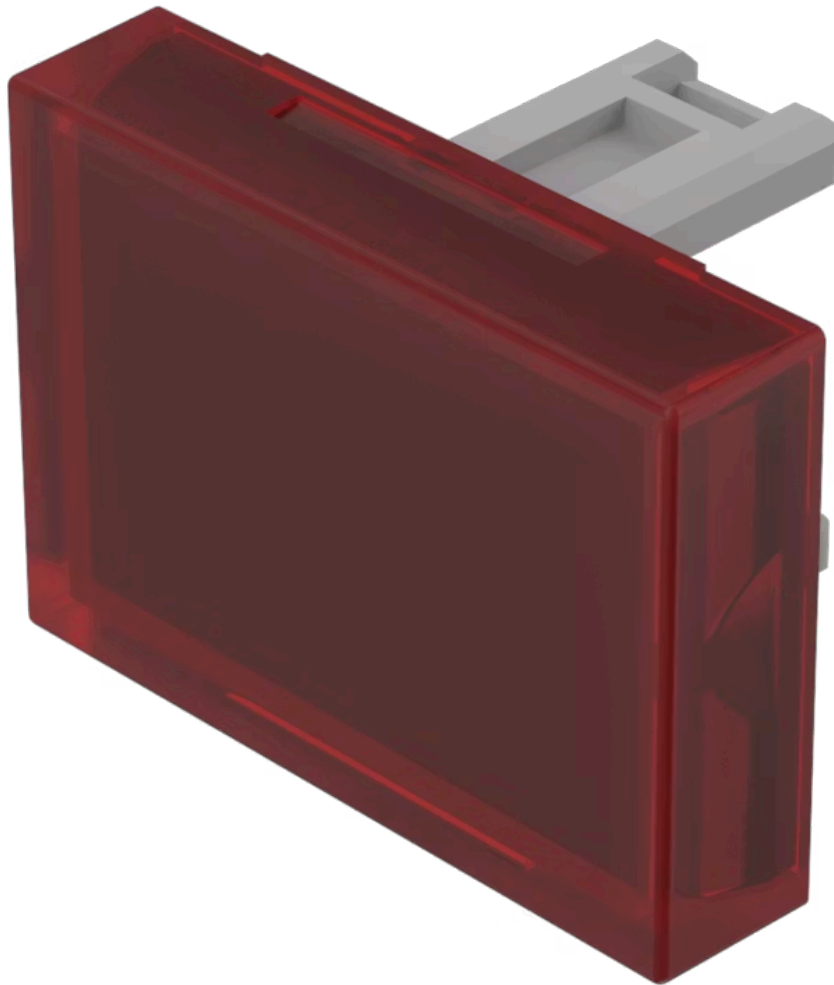

# Lens

31-  
903.2

Distribution by  
DigiKey

**DigiKey**

<https://digikey.eao.com/component/31-903.2/en...>

Your product:

---

## 31-903.2 Lens

*Loading ...*

### OPERATING-/INDICATION PART

**Lens colour:** Red

**Lens material:** Plastic

**Lens illumination:** Illuminated

**Lens shape:** Flush

**Lens optics:** transparent

### OTHER

**Short Description:**

Lens, 21.5 mm x 15.3 mm, Illuminated, Red, Flush, Plastic

**Dimension:**

21.5 mm x 15.3 mm