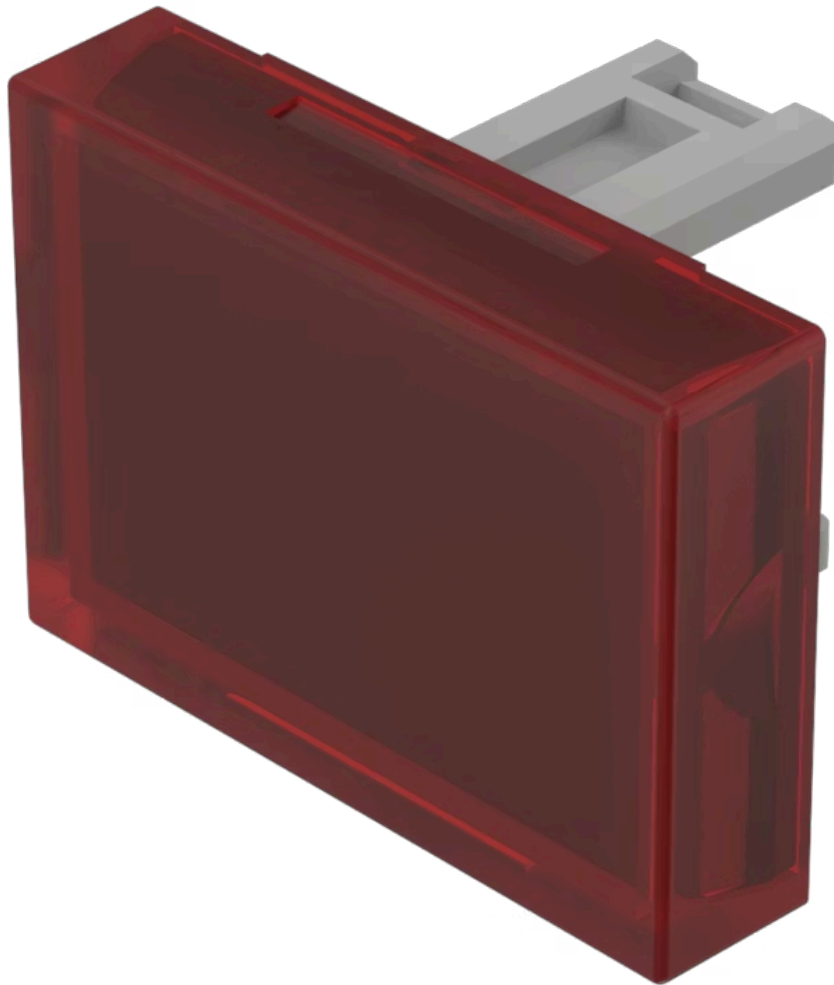

Lens

31-
903.2

Distribution by
DigiKey

DigiKey

<https://digikey.eao.com/component/31-903.2/en...>

Your product:

31-903.2 Lens

Loading ...

PRODUCT RANGE

Product Status: Not Recommended for new design

FRONT

Front form: Rectangular

OPERATING-/INDICATION PART

Lens colour: Red

Lens material: Plastic

Lens illumination: Illuminated

Lens shape: Flush

Lens optics: transparent

MECHANICAL CHARACTERISTICS

Weight: 0.001 kg

CERTIFICATE

REACH: REACH compliant

RoHS: RoHS compliant

OTHER

Short Description:

Lens, 21.5 mm x 15.3 mm, Illuminated, Red, Flush, Plastic

Dimension:

21.5 mm x 15.3 mm