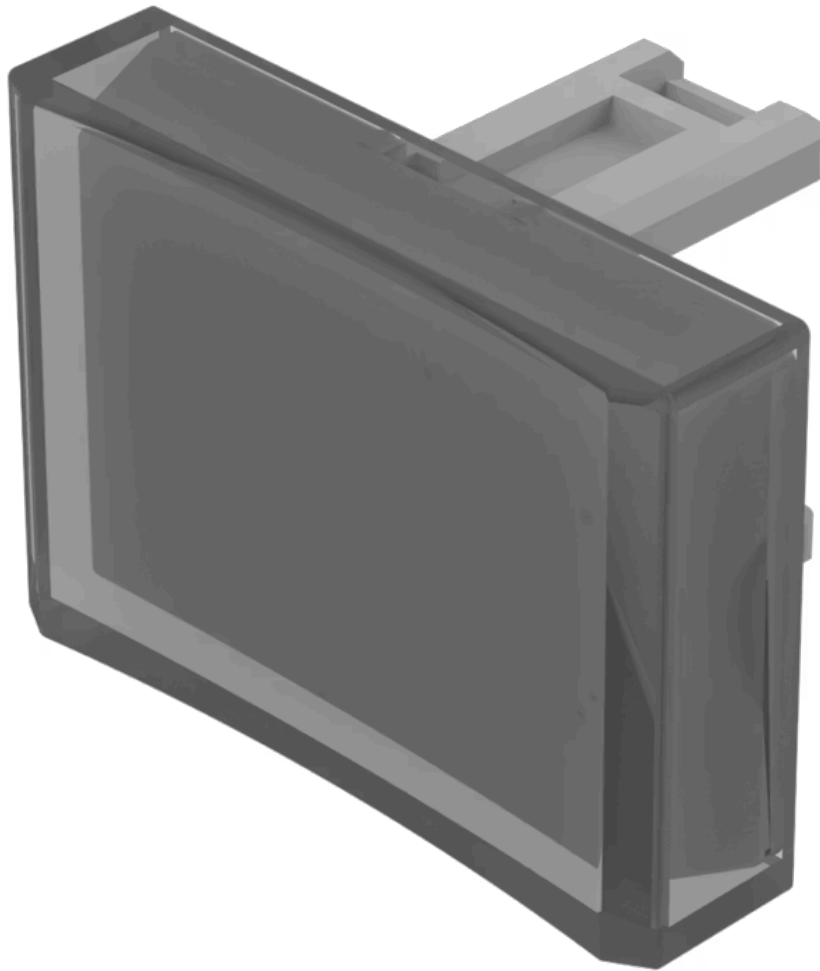

Lens

31-
902.9

Distribution by
DigiKey

DigiKey

<https://digikey.eao.com/component/31-902.9/en...>

Your product:

31-902.9 Lens

Loading ...

PRODUCT RANGE

Product Status: Not Recommended for new design

FRONT

Front form: Rectangular

OPERATING-/INDICATION PART

Lens colour: White

Lens material: Plastic

Lens illumination: Illuminated

Lens shape: Concave

Lens optics: translucent

MECHANICAL CHARACTERISTICS

Weight: 0.001 kg

CERTIFICATE

REACH: REACH compliant

RoHS: RoHS compliant

OTHER

Short Description: Lens, 21.5 mm x 15.3 mm, Illuminated, White, Concave, Plastic

Dimension: 21.5 mm x 15.3 mm

Product attributes:

Not recommended for film insert