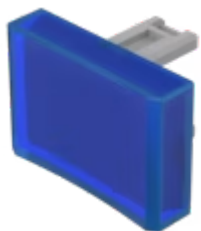

Lens

31-
902.6

Distribution by
DigiKey

DigiKey

<https://digikey.eao.com/component/31-902.6/en...>

Your product:

31-902.6 Lens

Loading ...

PRODUCT RANGE

Product Status: Not Recommended for new design

FRONT

Front form: Rectangular

OPERATING-/INDICATION PART

Lens colour: Blue

Lens material: Plastic

Lens illumination: Illuminated

Lens shape: Concave

Lens optics: translucent

MECHANICAL CHARACTERISTICS

Weight: 0.001 kg

CERTIFICATE

REACH: REACH compliant

RoHS: RoHS compliant

OTHER

Short Description: Lens, 21.5 mm x 15.3 mm, Illuminated, Blue, Concave, Plastic

Dimension: 21.5 mm x 15.3 mm

Product attributes:

Not recommended for film insert