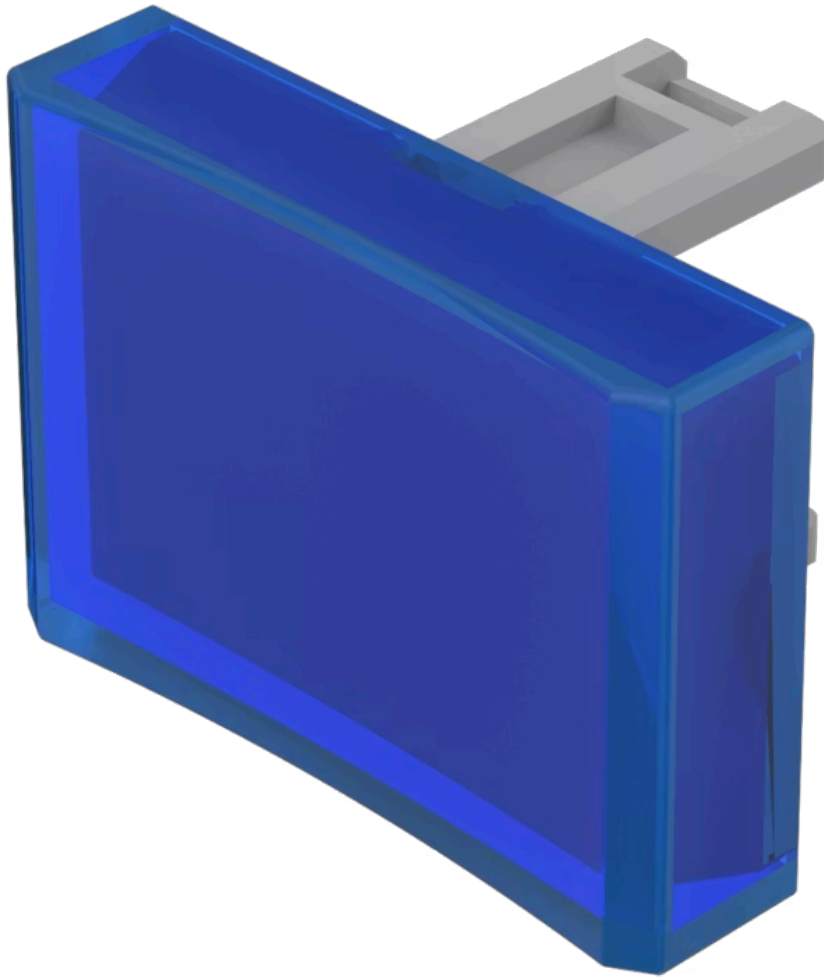

Lens

31-
902.6

Distribution by
DigiKey

DigiKey

<https://digikey.eao.com/component/31-902.6/en...>

Your product:

31-902.6 Lens

Loading ...

PRODUCT RANGE

Product Status: Not Recommended for new design

FRONT

Front form: Rectangular

OPERATING-/INDICATION PART

Lens colour: Blue

Lens material: Plastic

Lens illumination: Illuminated

Lens shape: Concave

Lens optics: translucent

MECHANICAL CHARACTERISTICS

Weight: 0.001 kg

CERTIFICATE

REACH: REACH compliant

RoHS: RoHS compliant

OTHER

Short Description: Lens, 21.5 mm x 15.3 mm, Illuminated, Blue, Concave, Plastic

Dimension: 21.5 mm x 15.3 mm

Product attributes:

Not recommended for film insert