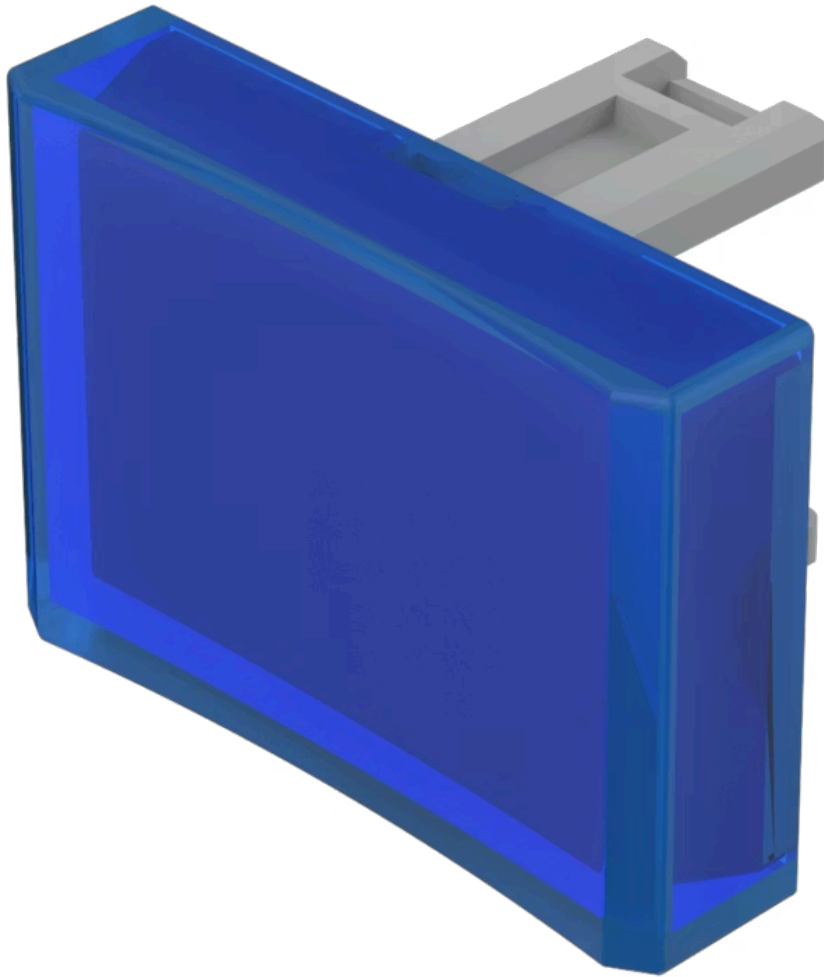

Lens

31-
902.6

Distribution by
DigiKey

DigiKey

<https://digikey.eao.com/component/31-902.6/en...>

Your product:

31-902.6 Lens

Loading ...

PRODUCT RANGE

Product Status: Not Recommended for new design

FRONT

Front form: Rectangular

OPERATING-/INDICATION PART

Lens colour: Blue

Lens material: Plastic

Lens illumination: Illuminated

Lens shape: Concave

Lens optics: translucent

MECHANICAL CHARACTERISTICS

Weight: 0.001 kg

CERTIFICATE

REACH: REACH compliant

RoHS: RoHS compliant

OTHER

Short Description: Lens, 21.5 mm x 15.3 mm, Illuminated, Blue, Concave, Plastic

Dimension: 21.5 mm x 15.3 mm

Product attributes:

Not recommended for film insert