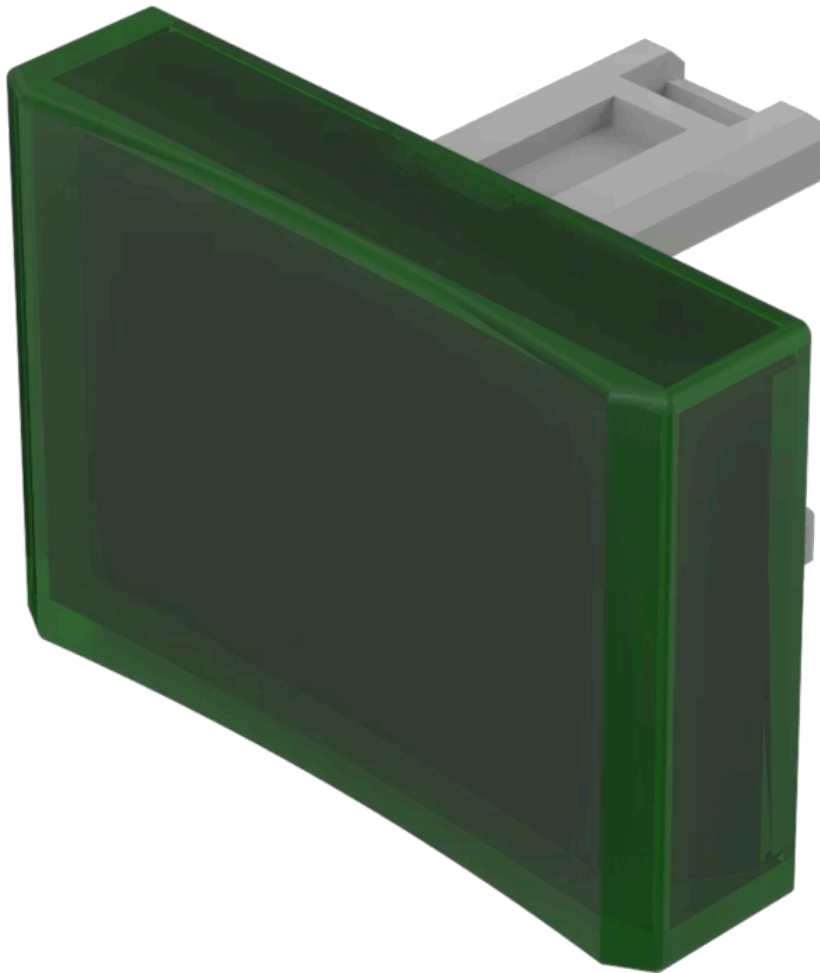

Lens

31-
902.5

Distribution by
DigiKey

DigiKey

<https://digikey.eao.com/component/31-902.5/en...>

Your product:

31-902.5 Lens

Loading ...

PRODUCT RANGE

Product Status: Not Recommended for new design

FRONT

Front form: Rectangular

OPERATING-/INDICATION PART

Lens colour: Green

Lens material: Plastic

Lens illumination: Illuminated

Lens shape: Concave

Lens optics: translucent

MECHANICAL CHARACTERISTICS

Weight: 0.001 kg

CERTIFICATE

REACH: REACH compliant

RoHS: RoHS compliant

OTHER

Short Description: Lens, 21.5 mm x 15.3 mm, Illuminated, Green, Concave, Plastic

Dimension: 21.5 mm x 15.3 mm

Product attributes:

Not recommended for film insert