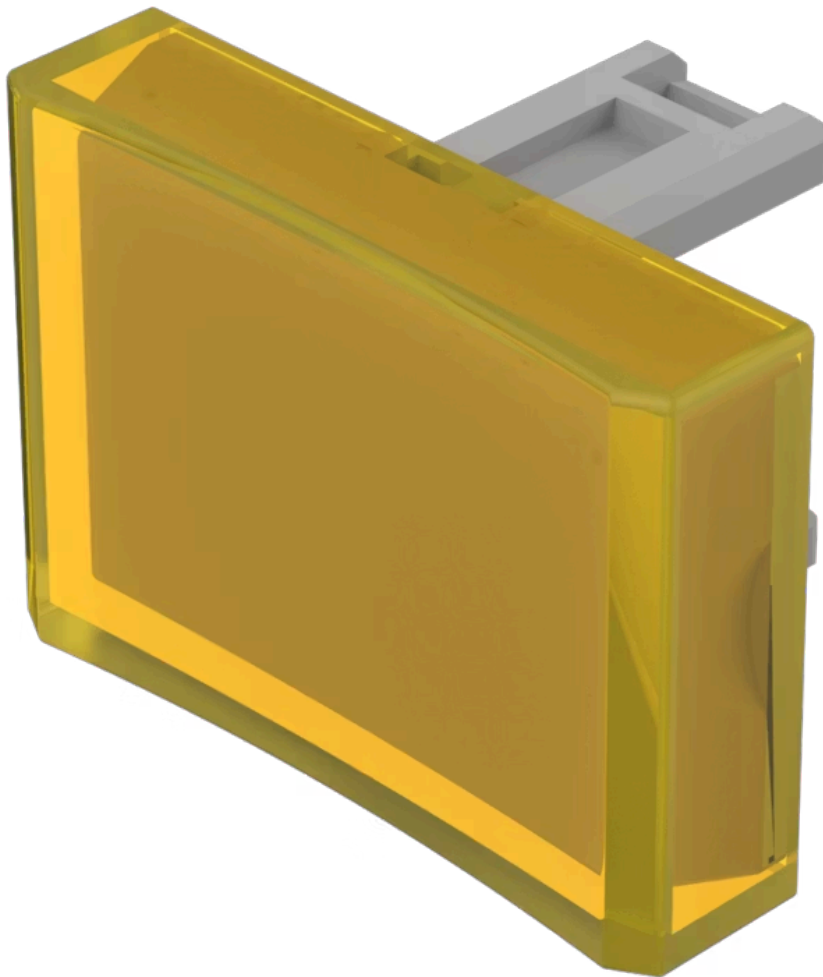

Lens

31-
902.4

Distribution by
DigiKey

DigiKey

<https://digikey.eao.com/component/31-902.4/en...>

Your product:

31-902.4 Lens

Loading ...

PRODUCT RANGE

Product Status: Not Recommended for new design

FRONT

Front form: Rectangular

OPERATING-/INDICATION PART

Lens colour: Yellow

Lens material: Plastic

Lens illumination: Illuminated

Lens shape: Concave

Lens optics: translucent

MECHANICAL CHARACTERISTICS

Weight: 0.001 kg

CERTIFICATE

REACH: REACH compliant

RoHS: RoHS compliant

OTHER

Short Description: Lens, 21.5 mm x 15.3 mm, Illuminated, Yellow, Concave, Plastic

Dimension: 21.5 mm x 15.3 mm

Product attributes:

Not recommended for film insert