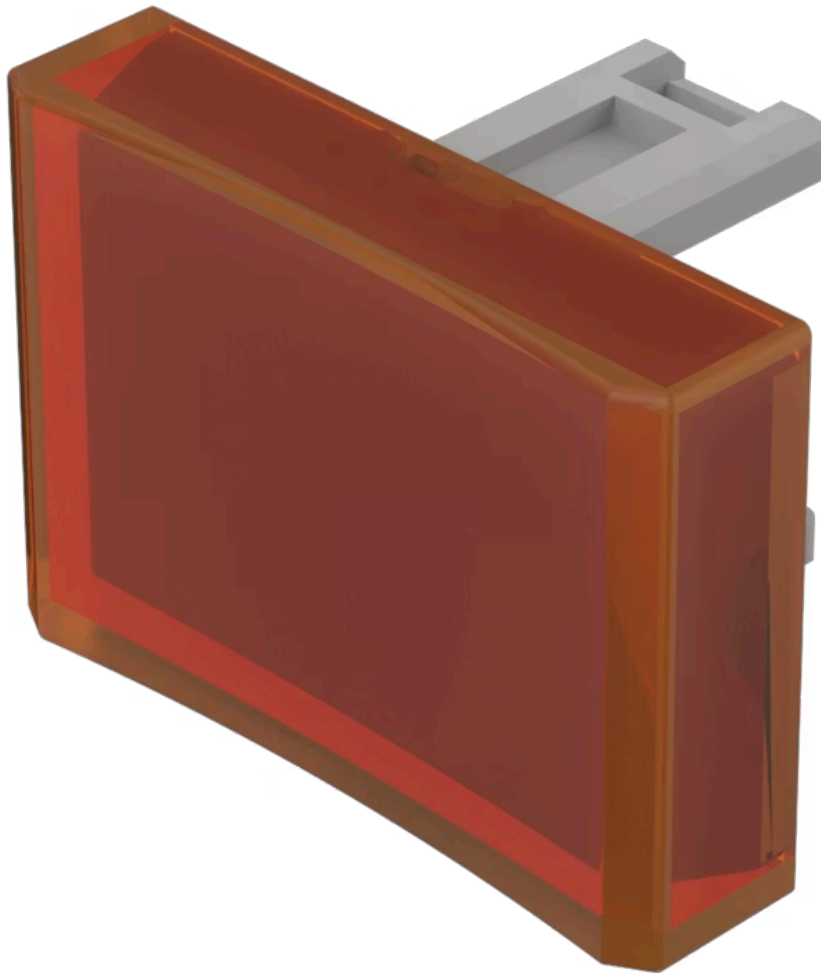

Lens

31-
902.3

Distribution by
DigiKey

DigiKey

<https://digikey.eao.com/component/31-902.3/en...>

Your product:

31-902.3 Lens

Loading ...

PRODUCT RANGE

Product Status: Not Recommended for new design

FRONT

Front form: Rectangular

OPERATING-/INDICATION PART

Lens colour: Orange

Lens material: Plastic

Lens illumination: Illuminated

Lens shape: Concave

Lens optics: translucent

MECHANICAL CHARACTERISTICS

Weight: 0.001 kg

CERTIFICATE

REACH: REACH compliant

RoHS: RoHS compliant

OTHER

Short Description: Lens, 21.5 mm x 15.3 mm, Illuminated, Orange, Concave, Plastic

Dimension: 21.5 mm x 15.3 mm

Product attributes:

Not recommended for film insert