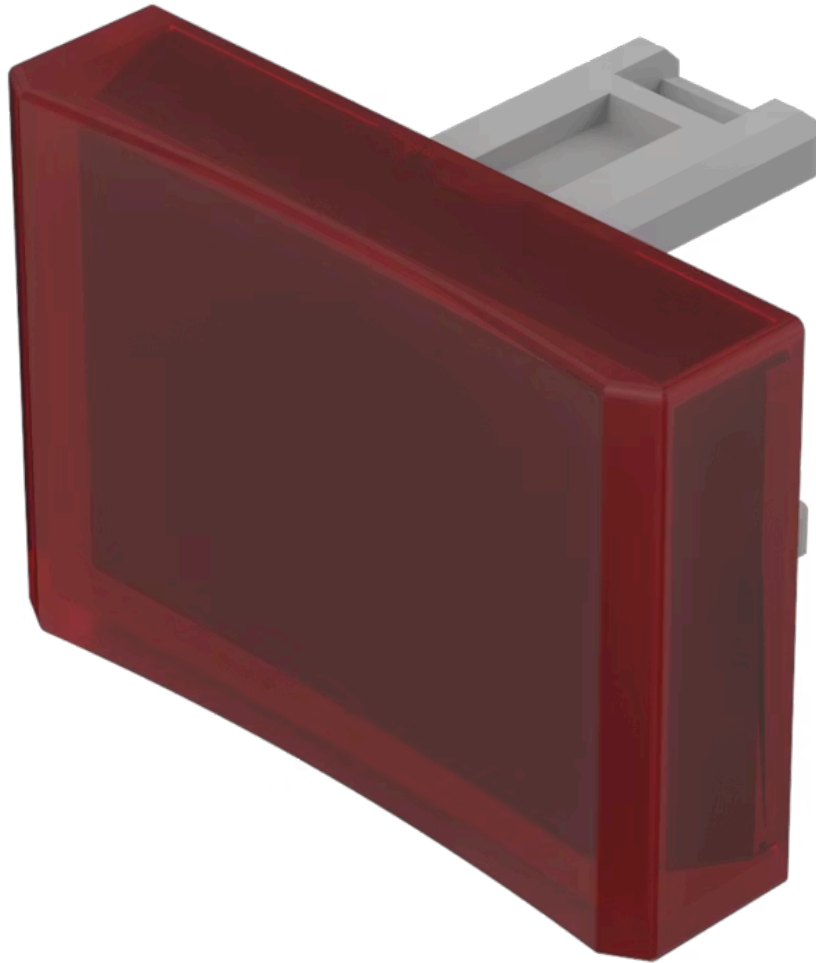

Lens

31-
902.2

Distribution by
DigiKey

DigiKey

<https://digikey.eao.com/component/31-902.2/en...>

Your product:

31-902.2 Lens

Loading ...

PRODUCT RANGE

Product Status: Not Recommended for new design

FRONT

Front form: Rectangular

OPERATING-/INDICATION PART

Lens colour: Red

Lens material: Plastic

Lens illumination: Illuminated

Lens shape: Concave

Lens optics: translucent

MECHANICAL CHARACTERISTICS

Weight: 0.001 kg

CERTIFICATE

REACH: REACH compliant

RoHS: RoHS compliant

OTHER

Short Description: Lens, 21.5 mm x 15.3 mm, Illuminated, Red, Concave, Plastic

Dimension: 21.5 mm x 15.3 mm

Product attributes:

Not recommended for film insert