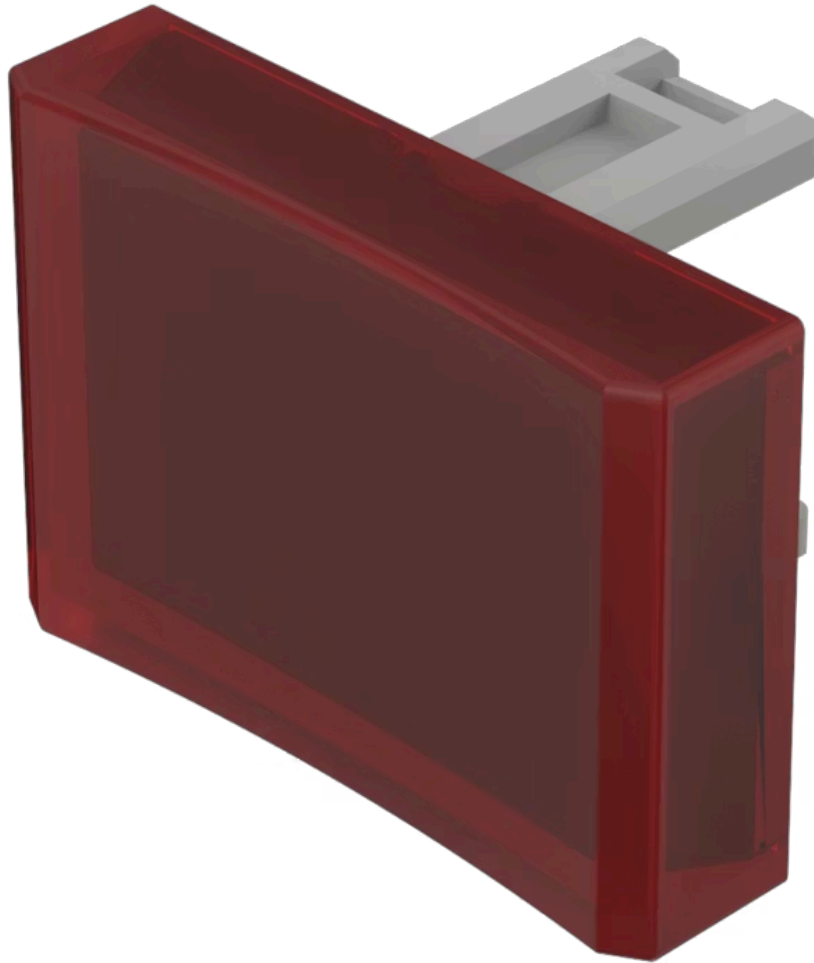

# Lens

31-  
902.2

Distribution by  
DigiKey

**DigiKey**

<https://digikey.eao.com/component/31-902.2/en...>

Your product:

---

## 31-902.2 Lens

### OPERATING-/INDICATION PART

**Lens colour:** Red

**Lens material:** Plastic

**Lens illumination:** Illuminated

**Lens shape:** Concave

**Lens optics:** translucent

### OTHER

**Short Description:** Lens, 21.5 mm x 15.3 mm, Illuminated, Red, Concave, Plastic

**Dimension:** 21.5 mm x 15.3 mm

**Product attributes:**

Not recommended for film insert