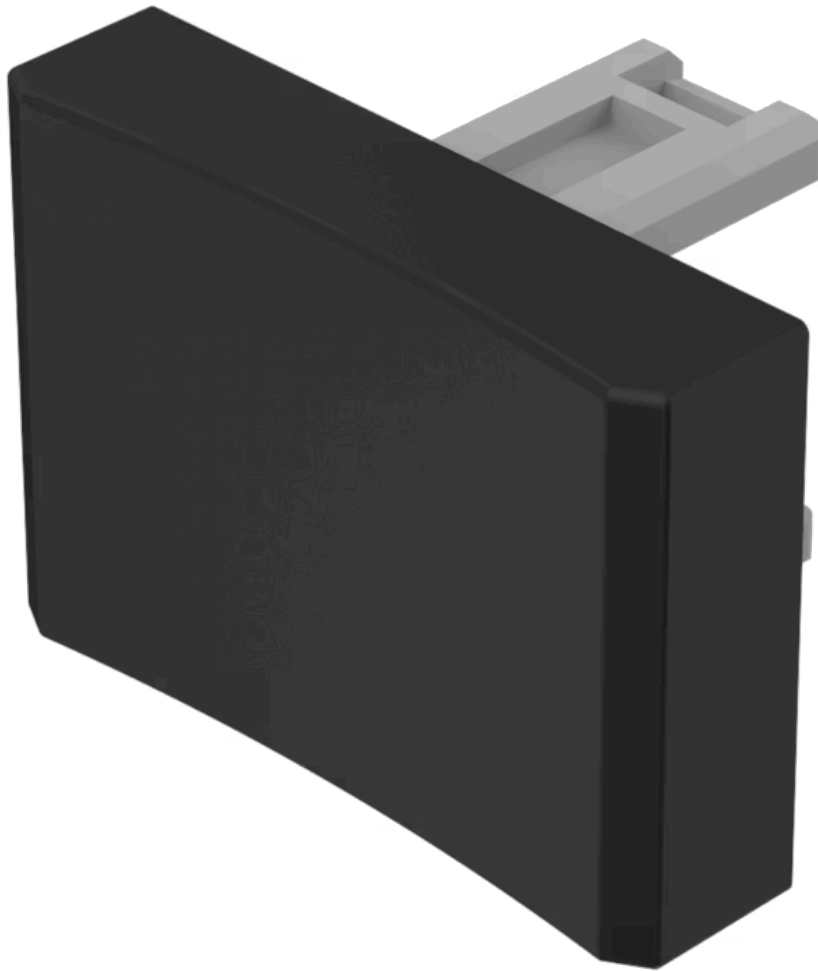

Lens

31-
902.0

Distribution by
DigiKey

DigiKey

<https://digikey.eao.com/component/31-902.0/en...>

Your product:

31-902.0 Lens

Loading ...

PRODUCT RANGE

Product Status: Not Recommended for new design

FRONT

Front form: Rectangular

OPERATING-/INDICATION PART

Lens colour: Black

Lens material: Plastic

Lens illumination: Non illuminated

Lens shape: Concave

Lens optics: opaque

MECHANICAL CHARACTERISTICS

Weight: 0.001 kg

CERTIFICATE

REACH: REACH compliant

RoHS: RoHS compliant

OTHER

Short Description:

Lens, 21.5 mm x 15.3 mm, Non illuminated, Black, Concave, Plastic

Dimension:

21.5 mm x 15.3 mm