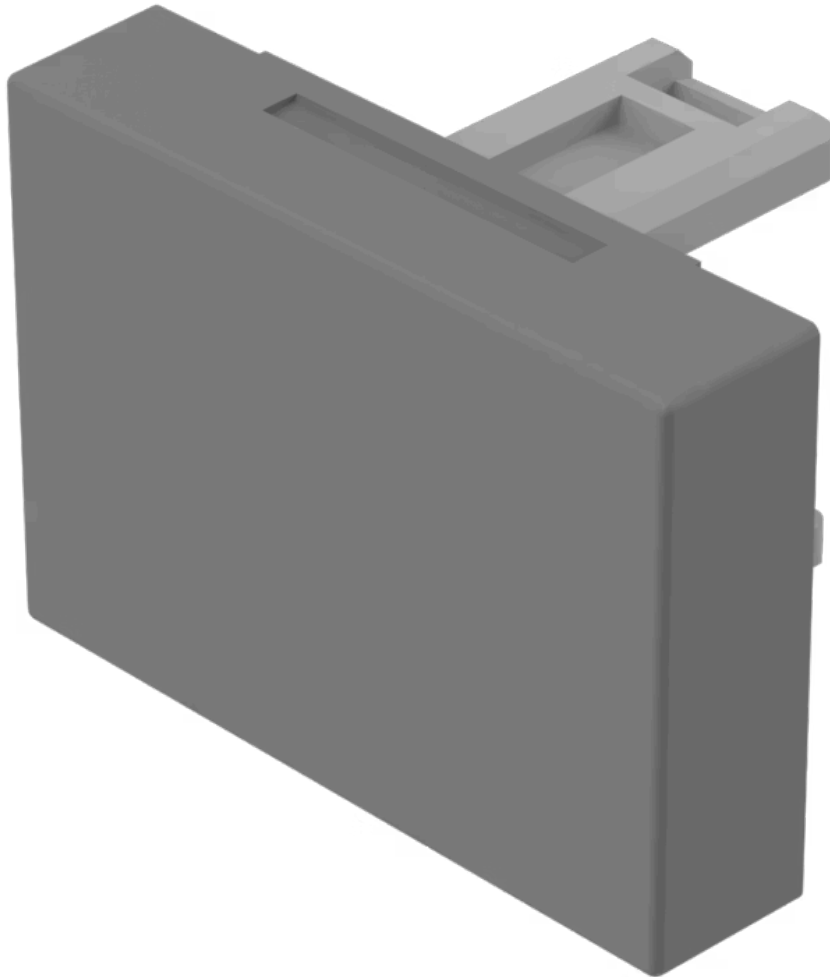

# Lens

31-  
901.8

Distribution by  
DigiKey

**DigiKey**

<https://digikey.eao.com/component/31-901.8/en...>

Your product:

---

### OPERATING-/INDICATION PART

**Lens colour:** Grey

**Lens material:** Plastic

**Lens illumination:** Non illuminated

**Lens shape:** Flush

**Lens optics:** opaque

### OTHER

**Short Description:**

Lens, 21.5 mm x 15.3 mm, Non illuminated, Grey, Flush, Plastic

**Dimension:**

21.5 mm x 15.3 mm