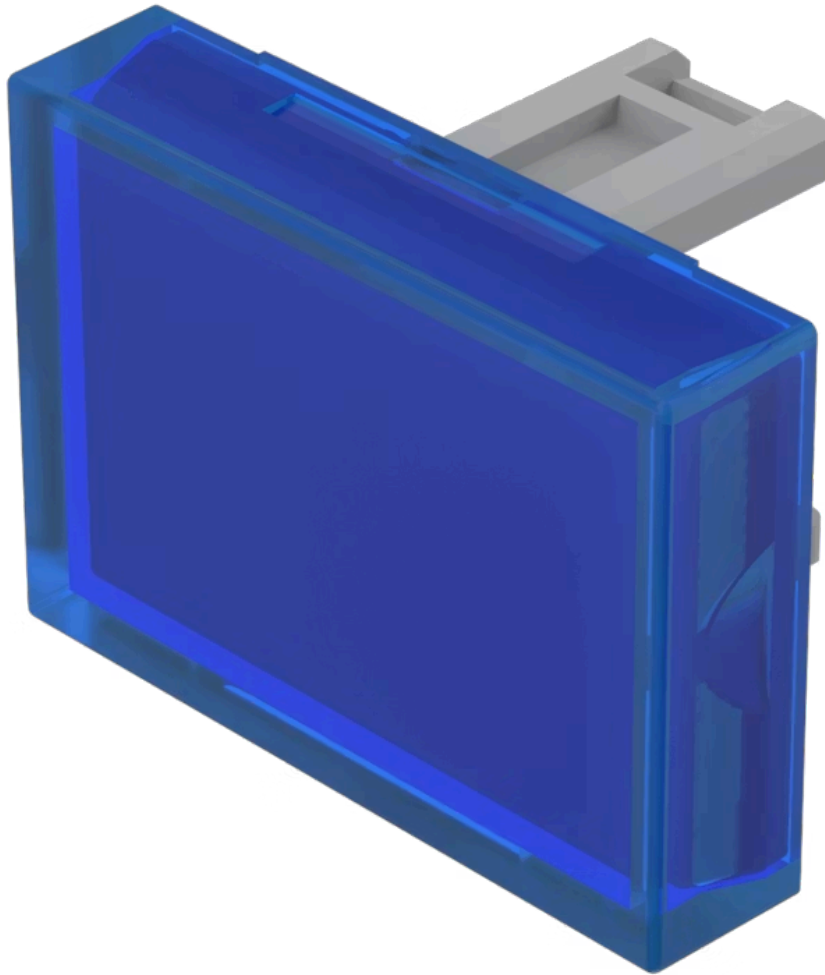

Lens

31-
901.6

Distribution by
DigiKey

DigiKey

<https://digikey.eao.com/component/31-901.6/en...>

Your product:

31-901.6 Lens

Loading ...

PRODUCT RANGE

Product Status: Not Recommended for new design

FRONT

Front form: Rectangular

OPERATING-/INDICATION PART

Lens colour: Blue

Lens material: Plastic

Lens illumination: Illuminated

Lens shape: Flush

Lens optics: translucent

MECHANICAL CHARACTERISTICS

Weight: 0.001 kg

CERTIFICATE

REACH: REACH compliant

RoHS: RoHS compliant

OTHER

Short Description: Lens, 21.5 mm x 15.3 mm, Illuminated, Blue, Flush, Plastic

Dimension: 21.5 mm x 15.3 mm

Product attributes:

Not recommended for film insert