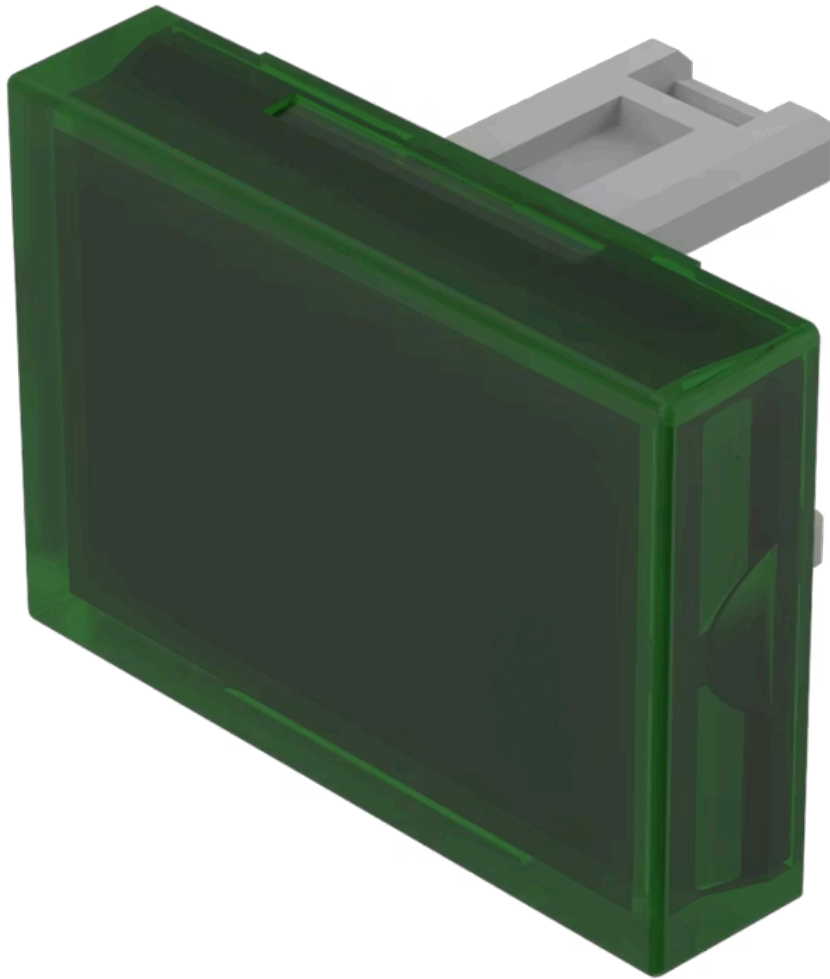

Lens

31-
901.5

Distribution by
DigiKey

DigiKey

<https://digikey.eao.com/component/31-901.5/en...>

Your product:

31-901.5 Lens

Loading ...

PRODUCT RANGE

Product Status: Not Recommended for new design

FRONT

Front form: Rectangular

OPERATING-/INDICATION PART

Lens colour: Green

Lens material: Plastic

Lens illumination: Illuminated

Lens shape: Flush

Lens optics: translucent

MECHANICAL CHARACTERISTICS

Weight: 0.001 kg

CERTIFICATE

REACH: REACH compliant

RoHS: RoHS compliant

OTHER

Short Description: Lens, 21.5 mm x 15.3 mm, Illuminated, Green, Flush, Plastic

Dimension: 21.5 mm x 15.3 mm

Product attributes:

Not recommended for film insert