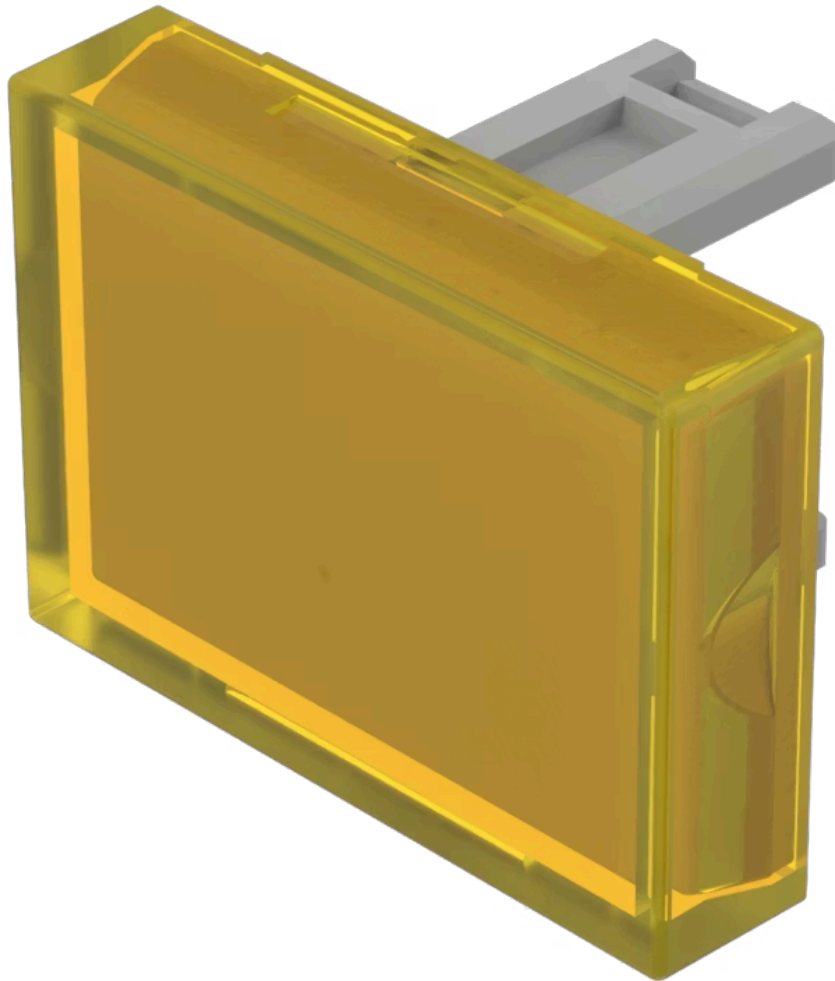

# Lens

31-  
901.4

Distribution by  
DigiKey

**DigiKey**

<https://digikey.eao.com/component/31-901.4/en...>

Your product:

---

## 31-901.4 Lens

*Loading ...*

### OPERATING-/INDICATION PART

**Lens colour:** Yellow

**Lens material:** Plastic

**Lens illumination:** Illuminated

**Lens shape:** Flush

**Lens optics:** translucent

### OTHER

**Short Description:** Lens, 21.5 mm x 15.3 mm, Illuminated, Yellow, Flush, Plastic

**Dimension:** 21.5 mm x 15.3 mm

**Product attributes:**

Not recommended for film insert