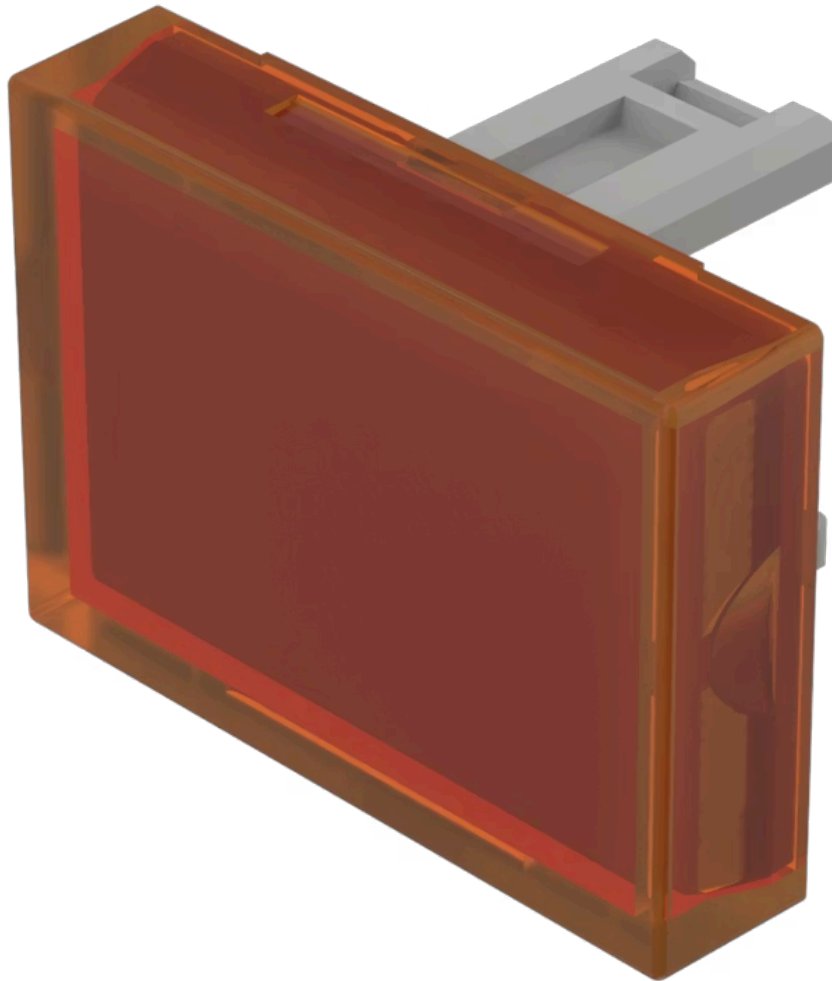

Lens

31-
901.3

Distribution by
DigiKey

DigiKey

<https://digikey.eao.com/component/31-901.3/en...>

Your product:

31-901.3 Lens

Loading ...

PRODUCT RANGE

Product Status: Not Recommended for new design

FRONT

Front form: Rectangular

OPERATING-/INDICATION PART

Lens colour: Orange

Lens material: Plastic

Lens illumination: Illuminated

Lens shape: Flush

Lens optics: translucent

MECHANICAL CHARACTERISTICS

Weight: 0.001 kg

CERTIFICATE

REACH: REACH compliant

RoHS: RoHS compliant

OTHER

Short Description: Lens, 21.5 mm x 15.3 mm, Illuminated, Orange, Flush, Plastic

Dimension: 21.5 mm x 15.3 mm

Product attributes:

Not recommended for film insert