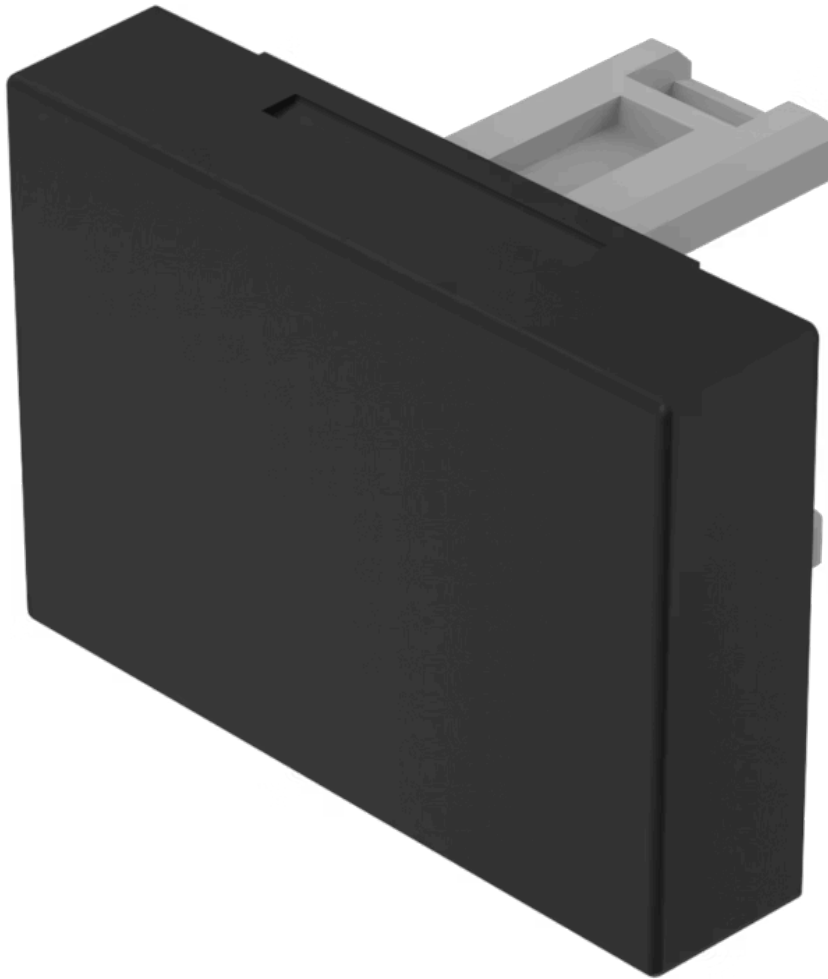

Lens

31-
901.0

Distribution by
DigiKey

DigiKey

<https://digikey.eao.com/component/31-901.0/en...>

Your product:

31-901.0 Lens

Loading ...

PRODUCT RANGE

Product Status: Not Recommended for new design

FRONT

Front form: Rectangular

OPERATING-/INDICATION PART

Lens colour: Black

Lens material: Plastic

Lens illumination: Non illuminated

Lens shape: Flush

Lens optics: opaque

MECHANICAL CHARACTERISTICS

Weight: 0.001 kg

CERTIFICATE

REACH: REACH compliant

RoHS: RoHS compliant

OTHER

Short Description:

Lens, 21.5 mm x 15.3 mm, Non illuminated, Black, Flush, Plastic

Dimension:

21.5 mm x 15.3 mm