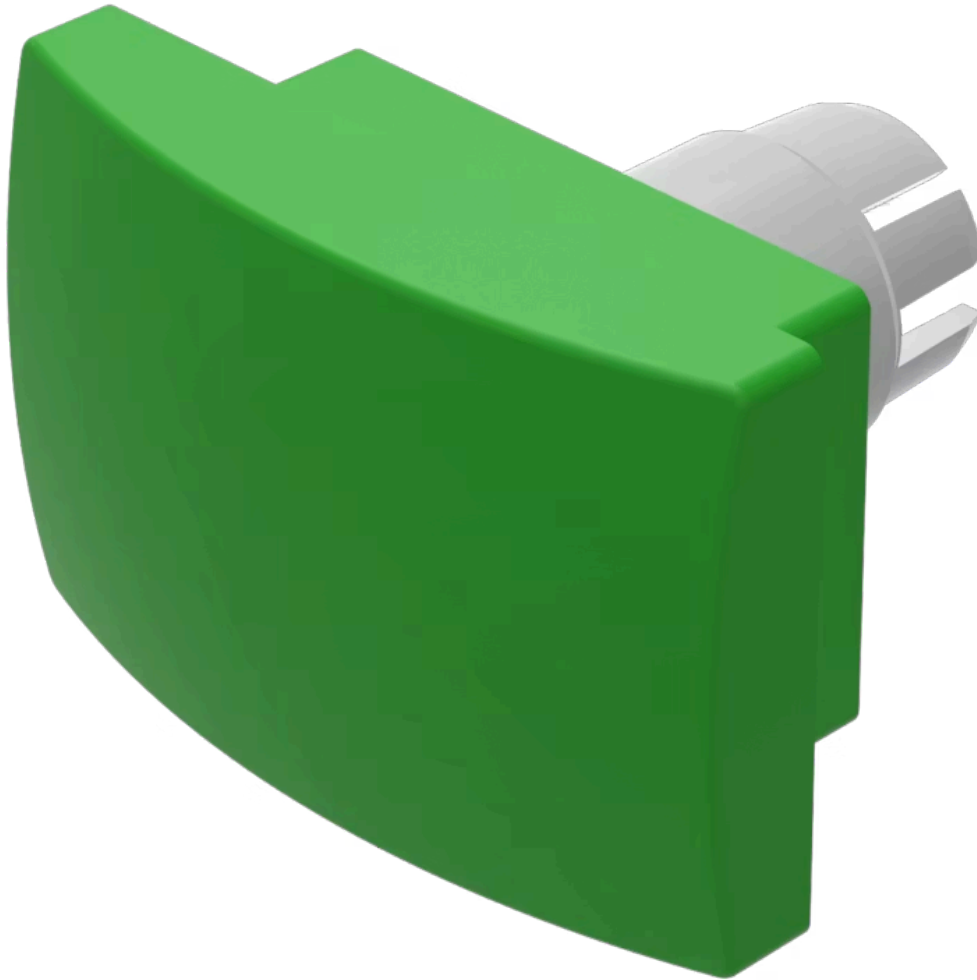

Mushroom-head cap

22-930.5

Distribution by
DigiKey

DigiKey

<https://digikey.eao.com/component/22-930.5/en...>

Your product:

22-930.5 Mushroom-head cap

Loading ...

FRONT

Front form: Rectangular

OPERATING-/INDICATION PART

Lens colour: Green

Lens material: Plastic, according to UL 94 HB

Lens illumination: Non illuminated

Lens shape: Mushroom-head

Lens optics: opaque

MECHANICAL CHARACTERISTICS

Weight: 0.005 kg

CERTIFICATE

REACH: REACH compliant

RoHS: RoHS compliant

OTHER

Short Description: Mushroom-head cap, 35 mm x 23 mm, Non illuminated, Green, Mushroom-head, Plastic, according to UL 94 HB

Dimension: 35 mm x 23 mm

Product attributes: Use only flush front bezel