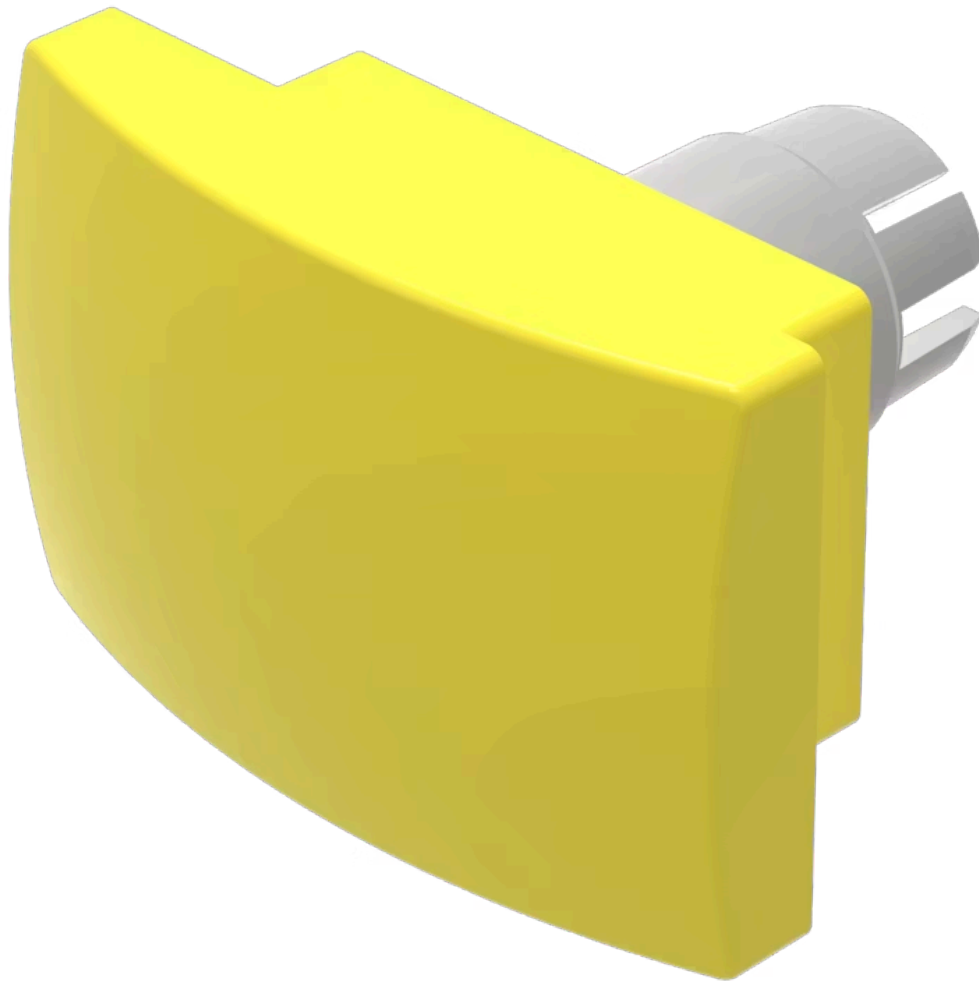

Mushroom-head cap

22-930.4

Distribution by
DigiKey

DigiKey

<https://digikey.eao.com/component/22-930.4/en...>

Your product:

22-930.4 Mushroom-head cap

Loading ...

FRONT

Front form: Rectangular

OPERATING-/INDICATION PART

Lens colour: Yellow

Lens material: Plastic, according to UL 94 HB

Lens illumination: Non illuminated

Lens shape: Mushroom-head

Lens optics: opaque

MECHANICAL CHARACTERISTICS

Weight: 0.006 kg

CERTIFICATE

REACH: REACH compliant

RoHS: RoHS compliant

OTHER

Short Description: Mushroom-head cap, 35 mm x 23 mm, Non illuminated, Yellow, Mushroom-head, Plastic, according to UL 94 HB

Dimension: 35 mm x 23 mm

Product attributes: Use only flush front bezel