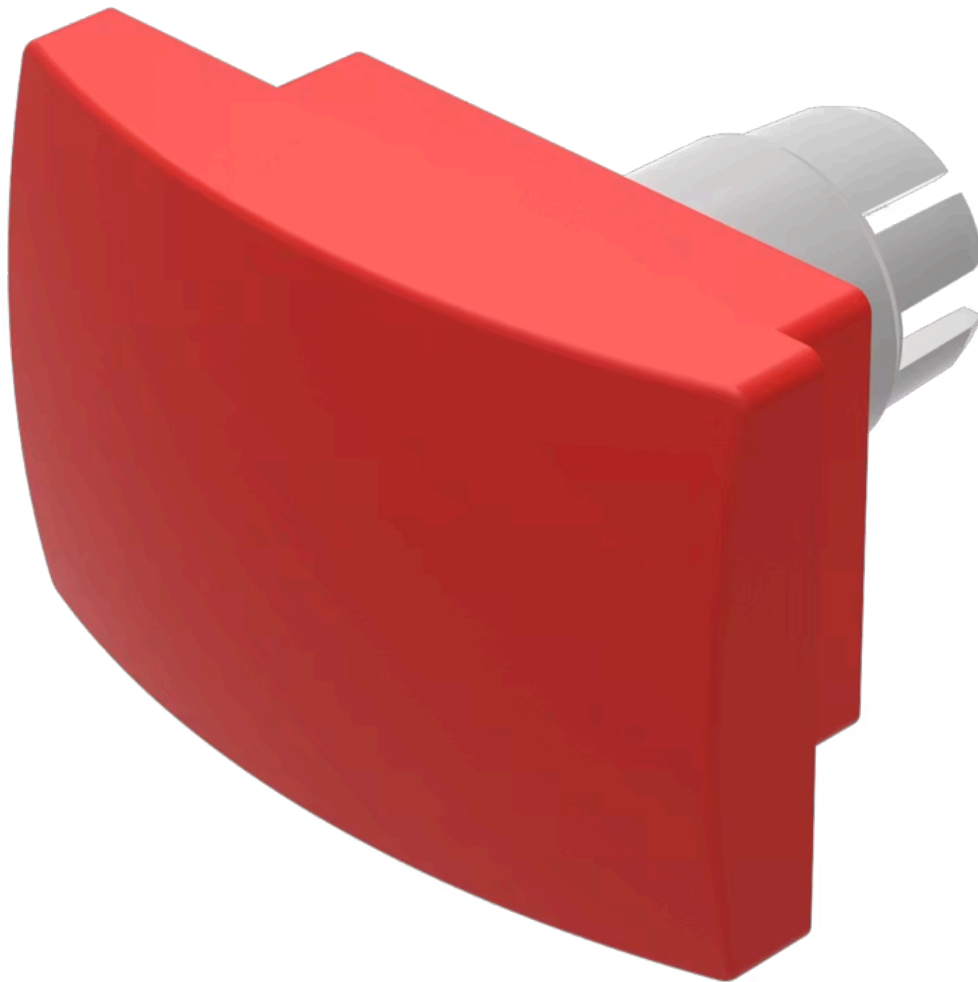

Mushroom-head cap

22-930.2

Distribution by
DigiKey

DigiKey

<https://digikey.eao.com/component/22-930.2/en...>

Your product:

22-930.2 Mushroom-head cap

Loading . . .

FRONT

Front form: Rectangular

OPERATING-/INDICATION PART

Lens colour: Red

Lens material: Plastic, according to UL 94 HB

Lens illumination: Non illuminated

Lens shape: Mushroom-head

Lens optics: opaque

MECHANICAL CHARACTERISTICS

Weight: 0.005 kg

CERTIFICATE

REACH: REACH compliant

RoHS: RoHS compliant

OTHER

Short Description: Mushroom-head cap, 35 mm x 23 mm, Non illuminated, Red, Mushroom-head, Plastic, according to UL 94 HB

Dimension: 35 mm x 23 mm

Product attributes: Use only flush front bezel