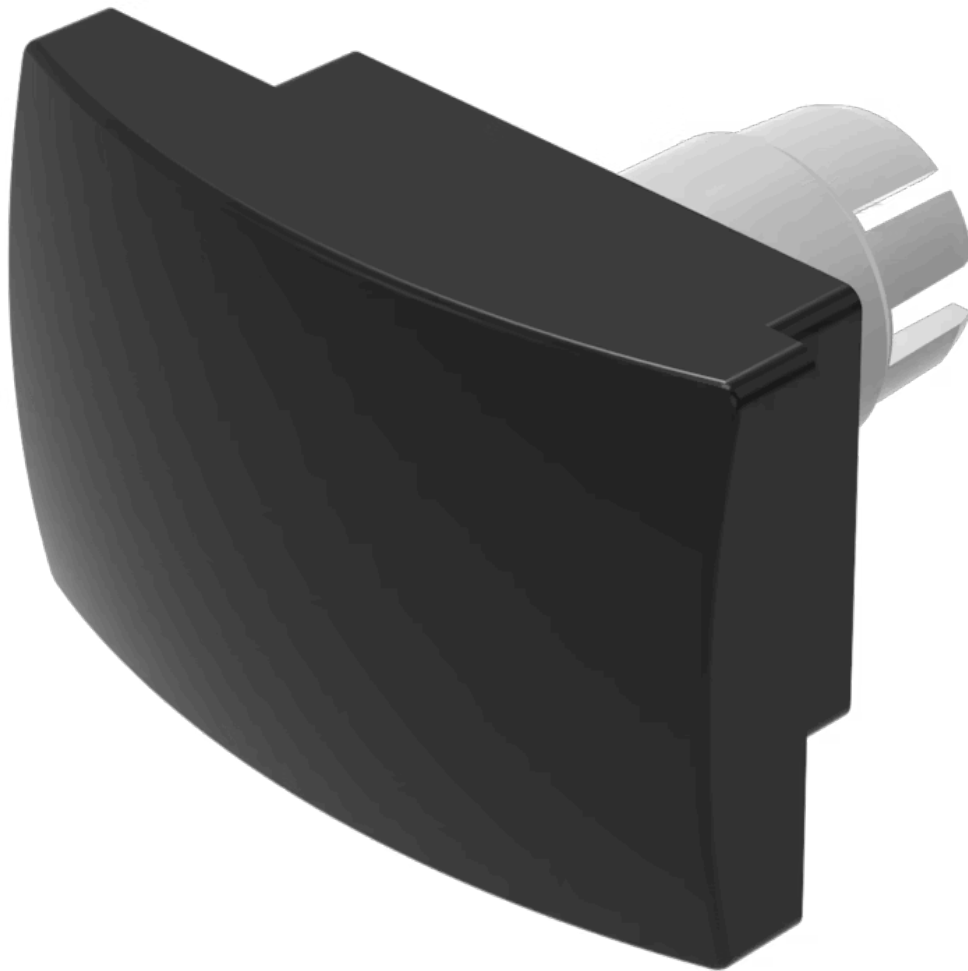

Mushroom-head cap

22-930.0

Distribution by
DigiKey

DigiKey

<https://digikey.eao.com/component/22-930.0/en...>

Your product:

22-930.0 Mushroom-head cap

Loading ...

FRONT

Front form: Rectangular

OPERATING-/INDICATION PART

Lens colour: Black

Lens material: Plastic, according to UL 94 HB

Lens illumination: Non illuminated

Lens shape: Mushroom-head

Lens optics: opaque

MECHANICAL CHARACTERISTICS

Weight: 0.005 kg

CERTIFICATE

REACH: REACH compliant

RoHS: RoHS compliant

OTHER

Short Description: Mushroom-head cap, 35 mm x 23 mm, Non illuminated, Black, Mushroom-head, Plastic, according to UL 94 HB

Dimension: 35 mm x 23 mm

Product attributes: Use only flush front bezel