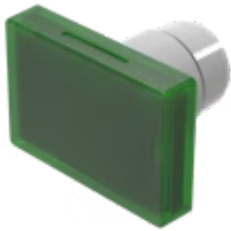

Lens

22-
903.5

Distribution by
DigiKey

DigiKey

<https://digikey.eao.com/component/22-903.5/en...>

Your product:

22-903.5 Lens

Loading ...

FRONT

Front form: Rectangular

OPERATING-/INDICATION PART

Lens colour: Green

Lens material: Plastic, according to UL 94 HB

Lens illumination: Illuminated

Lens shape: Flush

Lens optics: transparent

MECHANICAL CHARACTERISTICS

Weight: 0.002 kg

CERTIFICATE

REACH: REACH compliant

RoHS: RoHS compliant

OTHER

Short Description: Lens, 25.5 mm x 17 mm, Illuminated, Green, Flush, Plastic, according to UL 94 HB

Dimension: 25.5 mm x 17 mm