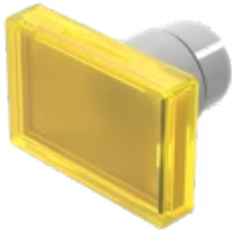

Lens

22-
903.4

Distribution by
DigiKey

DigiKey

<https://digikey.eao.com/component/22-903.4/en...>

Your product:

22-903.4 Lens

Loading ...

FRONT

Front form: Rectangular

OPERATING-/INDICATION PART

Lens colour: Yellow

Lens material: Plastic, according to UL 94 HB

Lens illumination: Illuminated

Lens shape: Flush

Lens optics: transparent

MECHANICAL CHARACTERISTICS

Weight: 0.002 kg

CERTIFICATE

REACH: REACH compliant

RoHS: RoHS compliant

OTHER

Short Description: Lens, 25.5 mm x 17 mm, Illuminated, Yellow, Flush, Plastic, according to UL 94 HB

Dimension: 25.5 mm x 17 mm