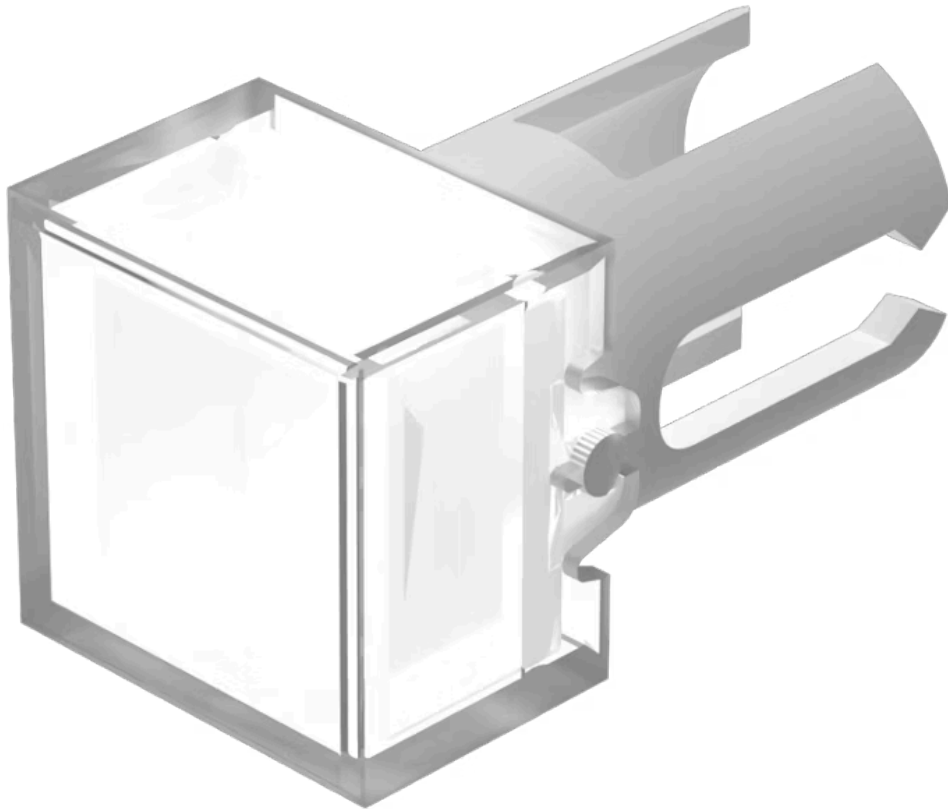

Lens

19-
952.7

Distribution by
DigiKey

DigiKey

<https://digikey.eao.com/component/19-952.7/en...>

Your product:

19-952.7 Lens

Loading ...

FRONT

Front form: Square

OPERATING-/INDICATION PART

Lens colour: Colourless

Lens material: Plastic

Lens illumination: Illuminated

Lens shape: Flush

Lens optics: transparent

MECHANICAL CHARACTERISTICS

Weight: 0 kg

CERTIFICATE

REACH: REACH compliant

RoHS: RoHS compliant

OTHER

Short Description: Lens, 7.3 mm x 7.3 mm, Illuminated, Colourless, Flush, Plastic

Dimension: 7.3 mm x 7.3 mm