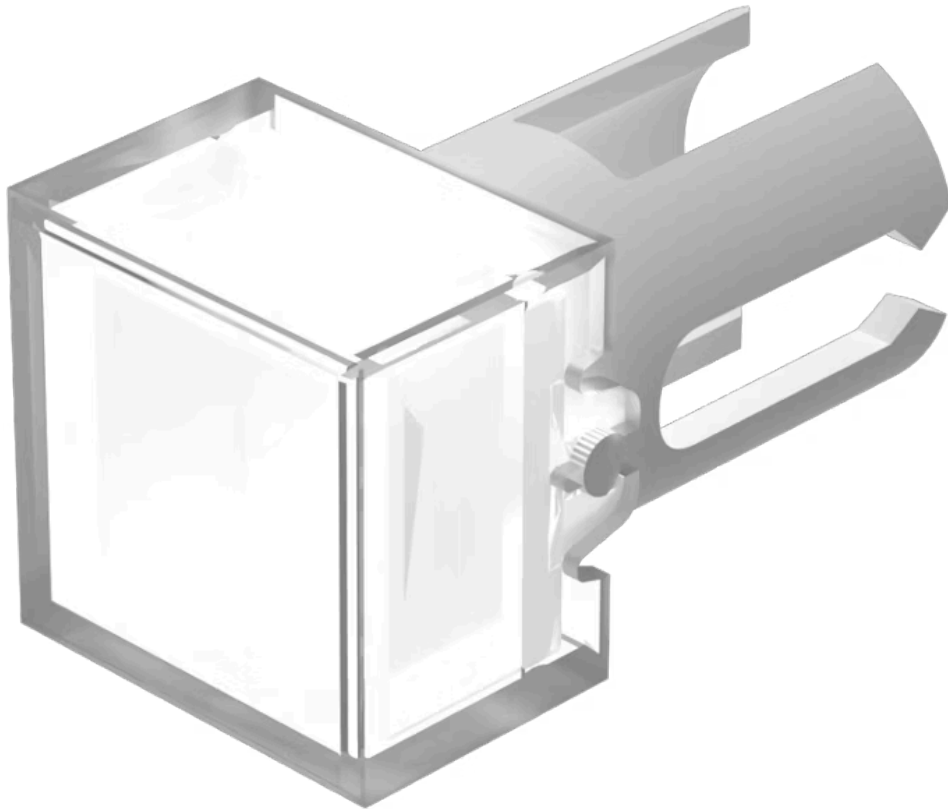

Lens

19-
952.7

Distribution by
DigiKey

DigiKey

<https://digikey.eao.com/component/19-952.7/en...>

Your product:

19-952.7 Lens

FRONT

Front form: Square

OPERATING-/INDICATION PART

Lens colour: Colourless

Lens material: Plastic

Lens illumination: Illuminated

Lens shape: Flush

Lens optics: transparent

MECHANICAL CHARACTERISTICS

Weight: 0 kg

CERTIFICATE

REACH: REACH compliant

RoHS: RoHS compliant

OTHER

Short Description: Lens, 7.3 mm x 7.3 mm, Illuminated, Colourless, Flush, Plastic

Dimension: 7.3 mm x 7.3 mm

Product attributes: Not recommended for film insert